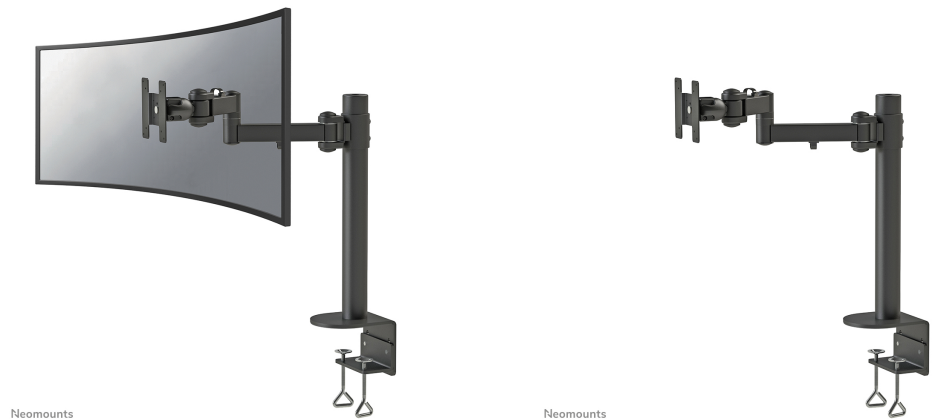

NEOMOUNTS BY NEWSTAR MONITOR DESK

SPECIFICATIONS

GENERAL

Min. screen size*	10 inch
Max. screen size*	49 inch
Min. weight	0 kg (per screen)
Max. weight	20 kg (per screen)
Screens	1
VESA minimum	75x75 mm
VESA maximum	100x100 mm
Desk mount	Clamp

Neomounts by Newstar Full Motion Desk Mount (clamp) for 10-49" Curved Monitor Screen, Height Adjustable - Black

The Neomounts by Newstar desk mount, model FPMA-D960BLACKPLUS is a tilt-, swivel and rotatable desk mount for curved screens up to 49". This mount is a great choice for space saving placement on desks using a desk clamp.

Neomounts by Newstar's versatile tilt (25°), rotate (360°) and swivel (180°) technology allows the mount to change to any viewing angle to fully benefit from the capabilities of the curved screen. The mount is manually height adjustable from 37 to 48 centimetres. Depth adjustable from 7 to 44 centimetres. An innovative cable management conceals and routes cables from mount to curved screen. Hide your cables to keep the workplace nice and tidy.

Neomounts by Newstar FPMA-D960BLACKPLUS has three pivot points and is suitable for screens up to 49" (124 cm). The weight capacity of this product is 20 kg each screen. This monitor arm is therefore extremely suitable for widescreens and curved screens. The desk mount is suitable for screens that meet VESA hole pattern 75x75 or 100x100mm. Different hole patterns can be covered using Neomounts by Newstar VESA adapter plates.