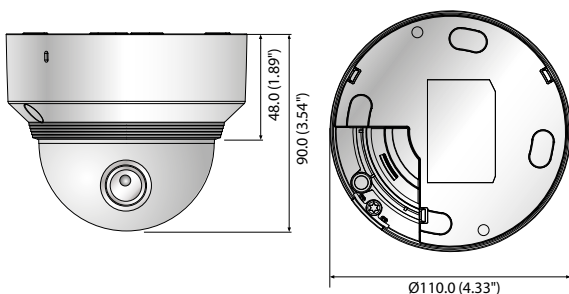

## Key Features

- Max. 5 megapixel (2560 x 1920) resolution
- Built-in 3.7mm fixed lens (XND-8020R)  
4.6mm fixed lens (XND-8030R)  
7mm fixed lens (XND-8040R)
- Max. 30fps@all resolutions (H.265/H.264)
- H.265, H.264, MJPEG codec supported, Multiple streaming
- Day & Night (ICR), WDR (120dB), Defog
- Loitering, Directional detection, Fog detection, Audio detection, Digital auto tracking, Sound classification, Heatmap, People counting, Queue management, Tampering
- Motion detection, Handover
- SD/SDHC/SDXC memory slot (Max. 512GB), PoE / 12V DC
- Hallway view, WiseStream II support
- IR viewable length 30m, IK08
- LDC support (Lens Distortion Correction)

## Dimensions

Unit: mm (inch)