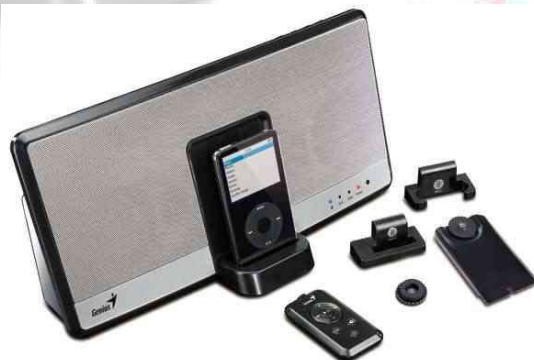

iTempo™ 800BT

Bluetooth Digital Speakers for Mobile Phone and iPod

Genius
Live with Ideas

Extend your iPod and Mobile music

Looking to expand the capabilities of your music mobile phone? Genius introduces its latest iPod speaker; **iTempo™ 800BT**, it's easy to listen to music from a MP3 cellular phone using a Bluetooth A2DP connection. It's also the ideal choice to turn your iPod into a mini-stereo system. The **iTempo™ 800BT** has superior sound quality and wide frequency with built-in DRD® sound effect technology. The DRD® is true 3D technology that controls the bass equalizer and reproduces crisp sound without distorting the middle tone. Integrating the custom-designed 70mm drivers and sound effect solution, it delivers surprisingly powerful, room-filling sound and creates quality bass without a subwoofer.

Features:

- Rich, full sound from a one piece design with 20 watts RMS output power
- DRD® 3D surround IC enhances true stereo clear sound performance
- High quality class D amplifier, true 24-bit/96kHz analog-to-digital converters for high resolution audio quality
- With CSR Bluetooth v1.2 class II built-in to listen to music from any brand of CSR Bluetooth devices which support A2DP within 10M distance.
- Different docking cradles suitable for all iPod products
- USB jack for data transmission
- S-Video for connecting iPod photo and iPod video with monitor
- AUX line in jack for PC, MP3 or other audio devices
- Remote control included
- Universal power adapter included

Functions and Connections:

Applications:

TV/Monitor

MP3/CD players

Notebook/PC

MP3 cellular phone

Package Contents:

- iTempo™ 800BT
- International voltage DC power adapter (100-240V)
- Two spindles
- One stereo cable
- One S-Video cable
- Wireless remote control
- Two dock cradles
- One iPod stand
- One USB data cable
- One multi-language user's manual