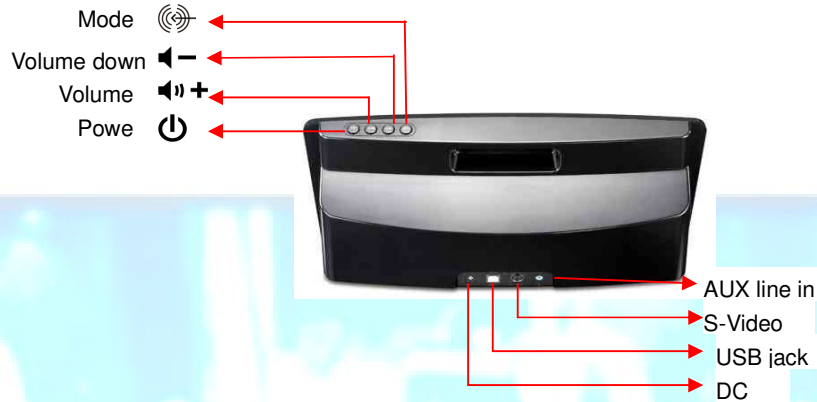

Features:

- Rich, full sound from a one piece design with 20 watts RMS output power
- DRD® 3D surround IC enhances true stereo clear sound performance
- High quality class D amplifier, true 24-bit/96kHz analog-to-digital converters for high resolution audio quality
- With CSR Bluetooth v1.2 class II built-in to listen to music from any brand of CSR Bluetooth devices which support A2DP within 10M distance.
- Different docking cradles suitable for all iPod products
- USB jack for data transmission
- S-Video for connecting iPod photo and iPod video with monitor
- AUX line in jack for PC, MP3 or other audio devices
- Remote control included
- Universal power adapter included

Bluetooth

DRD
True3D Sound

Made for
iPod

Remote Control

Dates available:

- ◆ Sample: July 15, 2007
- ◆ Mass Production: July 20, 2007

iTempo™ 800BT

Bluetooth Digital Speakers for Mobile Phone and iPod

Functions and Connections:

Applications:

TV/Monitor

MP3/CD players

Notebook/PC

MP3 cellular phone

Package Contents:

- iTempo™ 800BT
- International voltage DC power adapter (100-240V)
- Two spindles
- One stereo cable
- One S-Video cable
- Wireless remote control
- Two dock cradles
- One iPod stand
- One USB data cable
- One multi-language user's manual