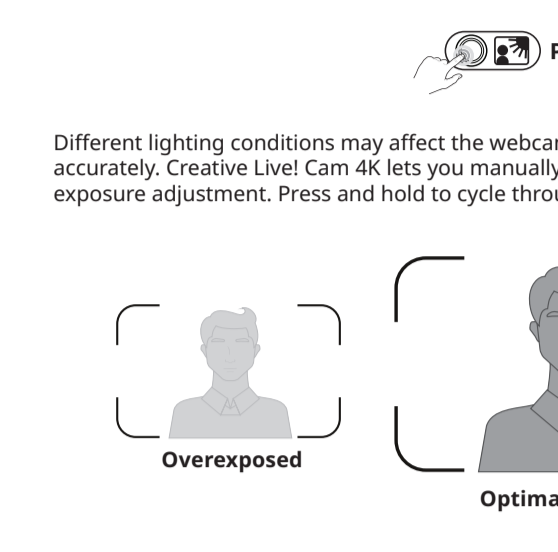

4. Manual Backlight Compensation