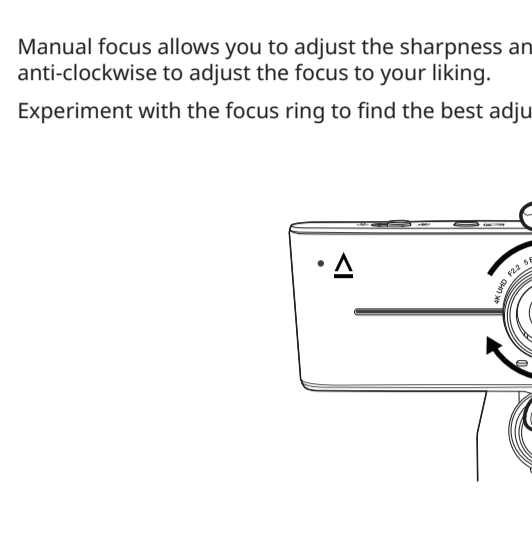

5. Manual Focus

Manual focus allows you to adjust the sharpness and clarity of the webcam's image. Turn the ring clockwise or anti-clockwise to adjust the focus to your liking. Experiment with the focus ring to find the best adjustment for your needs.

7. Creative App

- Set up your product, enhance your product's performance, and more with the Creative App.
  Access and control our all-new SmartComms Kit's suite of smart communication features such as VoiceDetect and NoiseClean-out to improve online call experience
  Configure Recording and other settings
  Perform software upgrade, product registration, and more
  Download the Creative app from creative.com/support/Cam4K
  The Creative app is currently only available for download on Windows

8. Technical Specifications

- Maximum Resolution: 4K UHD (3840 x 2160)
  Frame rate: Up to 60 fps*
  Focus type: Manual focus
  Microphone: Dual digital microphones
  Field of View: 95° (diagonally)
  Cable length: 1.8m / 5.9 ft
  *60 fps is only available for resolutions 1080p and below of 16:9 aspect ratio.

DE

DE content: 1. Überblick, 2. Einrichten und Anschließen der Webcam, 3. Bildseitenverhältnis und Auflösung, 4. Manuelle Gegenlichtkompensation, 5. Manueller Fokus, 6. Statthalterung aufstellen, 7. Creative App, 8. Technische Spezifikationen.

FR

FR content: 1. Aperçu, 2. Configuration et connexion de la webcam, 3. Rapport de cadre et résolution, 4. Compensation manuelle de contre-jour, 5. Appuyez et maintenez le bouton, 6. Installation d'un support pour trépied, 7. Application Creative, 8. Spécifications techniques.

IT

IT content: 1. Panoramic, 2. Installazione e collegamento della webcam, 3. Rapporto d'aspetto e risoluzione, 4. Compensazione manuale della retroilluminazione, 5. Messa a fuoco manuale, 6. Specifiche tecniche.

ES

ES content: 1. Información general, 2. Configuración y conectando la cámara, 3. Relación de aspecto y resolución, 4. Compensación de contraluz manual, 5. Enfoque manual, 6. Instalación de soporte para trípode, 7. Aplicación Creative, 8. Especificaciones técnicas.

NL

NL content: 1. Overzicht, 2. De webcam instellen en aansluiten, 3. Hoogte/breedte-verhouding en resolutie, 4. Handmatige compensatie van de achtergrondverlichting, 5. Handmatige scherpestelling, 6. Een statiebevestiging installeren, 7. Creative-app, 8. Technische specificaties.

NO

NO content: 1. Oversikt, 2. Sett opp og kobler til webkameraet, 3. Aspekt forhold og oppløsning, 4. Manuelt bakgrunnslys kompensasjon, 5. Handmatig justering av skarphet, 6. Monteringsklammer, 7. Creative-app, 8. Tekniske spesifikasjoner.

SV

SV content: 1. Översikt, 2. Installation och anslutning av webbkameran, 3. Bildförhållande och upplösning, 4. Manuell kompensering för bakgrundsbelysning, 5. Manuell fokusering, 6. Montera på ett stativ, 7. Creative-appen, 8. Tekniska specifikationer.

FI