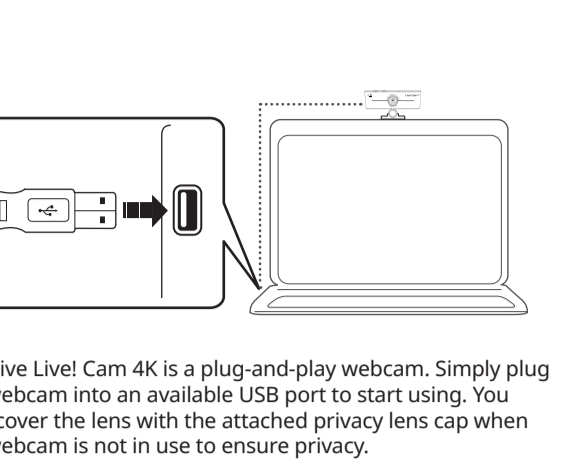

2. Setting Up And Connecting The Webcam

3. Aspect Ratio and Resolution

Table with 3 columns: Aspect Ratio, Resolution, Frame Rate. Rows include 16:9 (3840 x 2160, 30), 16:9 (2560 x 1440, 30), 16:9 (1920 x 1080, 60), 4:3 (1600 x 1200, 30), 16:9 (1280 x 720, 60), 4:3 (640 x 480, 60).