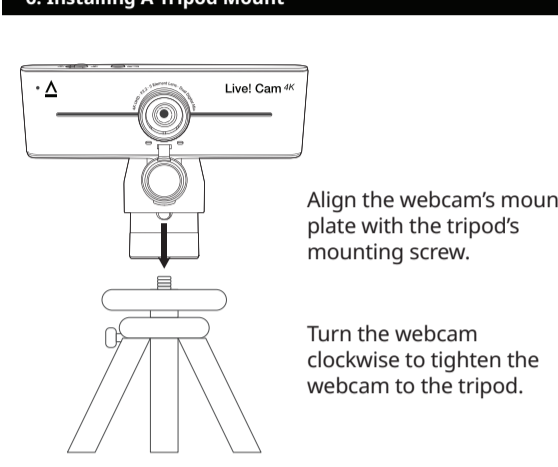

6. Installing A Tripod Mount

Compatible with all universal tripod mounts. *Tripod is optional and not included.