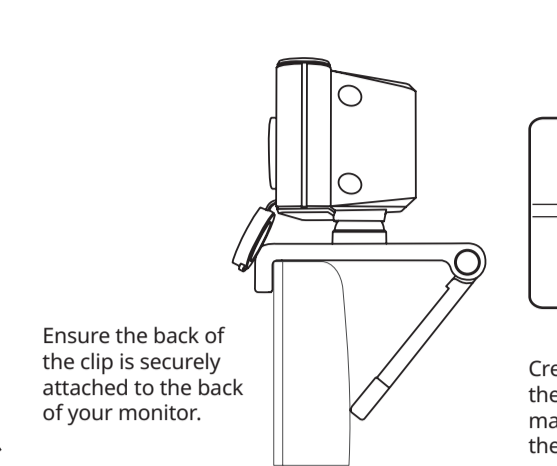

2. Setting Up And Connecting The Webcam

3. Aspect Ratio and Resolution

Table with 3 columns: Aspect Ratio, Resolution, Frame Rate. Rows include 16:9 (3840 x 2160, 30), 16:9 (2560 x 1440, 30), 16:9 (1920 x 1080, 60), 4:3 (1600 x 1200, 30), 16:9 (1280 x 720, 60), 4:3 (640 x 480, 60).