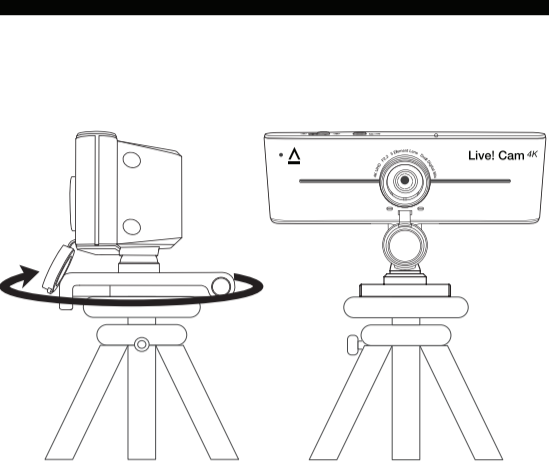

6. Installing A Tripod Mount

Compatible with all universal tripod mounts. *Tripod is optional and not included.