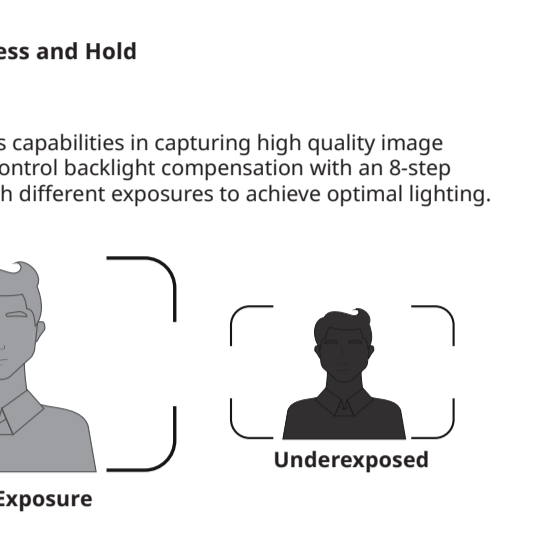

4. Manual Backlight Compensation