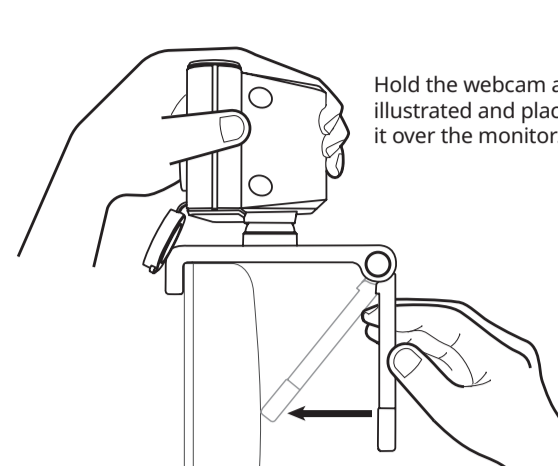

2. Setting Up And Connecting The Webcam

3. Aspect Ratio and Resolution

Table with 3 columns: Aspect Ratio, Resolution, Frame Rate. Rows include 16:9 (3840 x 2160, 30), 16:9 (2560 x 1440, 30), 16:9 (1920 x 1080, 60), 4:3 (1600 x 1200, 30), 16:9 (1280 x 720, 60), 4:3 (640 x 480, 60).