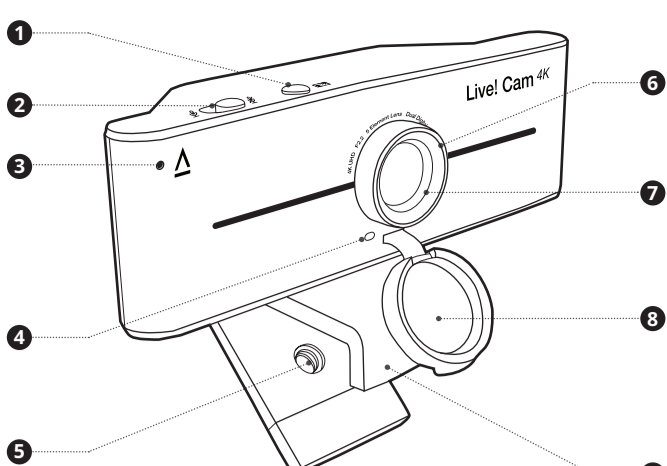

1. Overview

- 1 Backlight Compensation Button
  2 Mic Mute / Unmute Slider Switch
  3 LED Indicator
  ... i) LED Indicator ii) Action
  (a) White (b) Off
  Micro Unmuted (Micro Muted)
  4 Dual Digital Microphones
  5 Universal Tripod Mount Plate
  6 Lens Focus Ring
  7 95° Wide-angle Lens
  8 Privacy Lens Cap
  9 Mounting Clip

CREATIVE logo, REGISTER YOUR PRODUCT, TECHNICAL SUPPORT, creative.com/register, creative.com/support