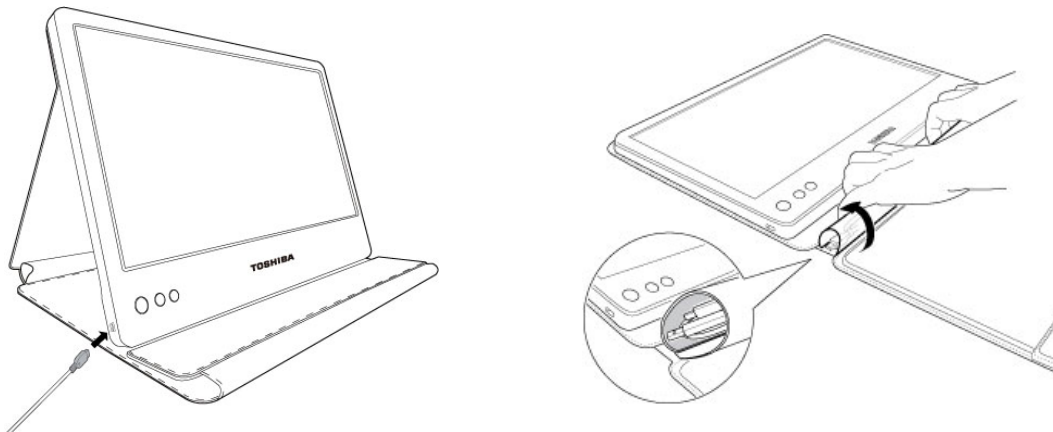

Product Features

- 14" LCD Screen
- 1366 x 768 HD Resolution
- USB Powered (optional AC adapter sold separately)
- Video through USB (no VGA/DVI/HDMI video cable required)
- DisplayLink Certified
- Hybrid carry case/stand included
- Lightweight (only 2.8 lbs including monitor, case and USB cable)
- Sleek and slim design
- Total travel size about the same as a slim 14" laptop
- Energy Star 5.0 Compliant
- Easy setup and use
- Easy adjust brightness control buttons
- Microsoft® Windows® XP, Windows Vista®, and Windows® 7 compatible