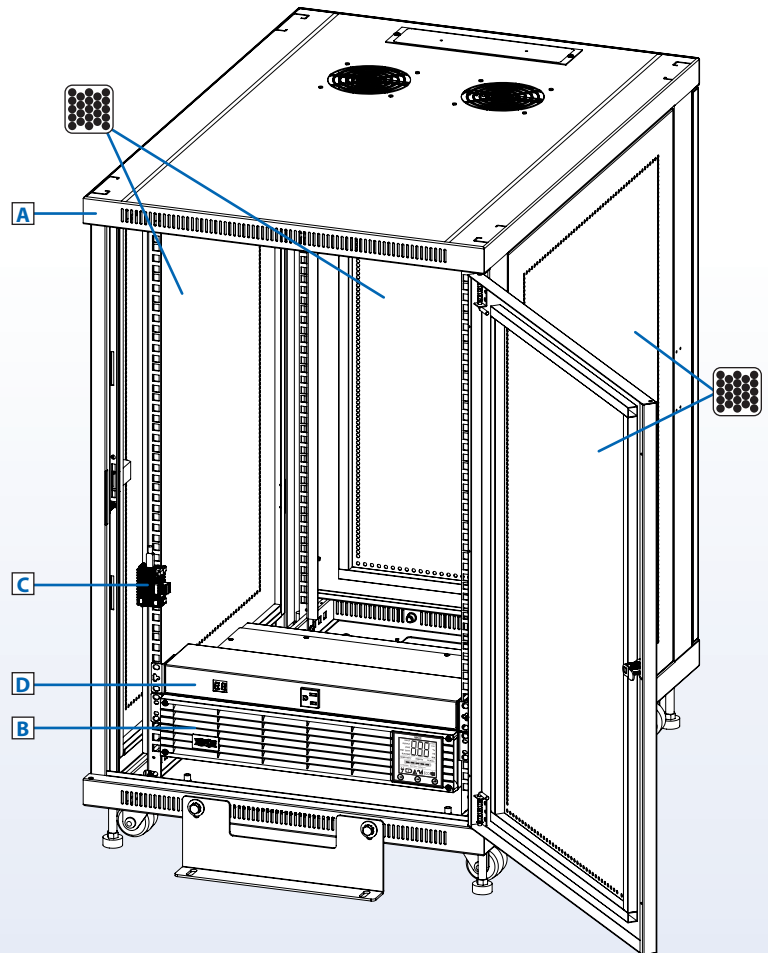

EdgeReady™ Micro Data Center

Compact Rack, 15U Usable, 1.5 kVA, 230V

Benefits

- Provides preconfigured IT infrastructure for edge computing servers, storage and network hardware in space-limited locations
- Integrates secure rack space, reliable power distribution, expandable battery backup, remote management and optional cooling
- Prevents configuration errors, reduces installation time, decreases field costs and standardizes edge computing infrastructure
- Ships three business days from receipt of order, after design, assembly and testing by experts in a controlled environment

Included Hardware

- A** SR18UB Compact Rack Enclosure (Standard Width)
- B** SMX1500XLR2U SmartPro® UPS System with P056-006-10A Input Cord and WEBCARDLX Network Management Card
- C** E2MTHDI Environmental Sensor (Temperature/Humidity/Digital Inputs)
- D** PDU12IEC Basic PDU with P047-004 Input Cord

Assembled/tested unit also includes reinforced shock pallet and loading ramps for stable shipment and re-shipment with installed IT equipment.

See Next Page for Customization Options

Specifications

Model (Kit)	MDK2F15UPX00000
Model (Assembled/Tested)	MDA2F15UPX00000
Output Power Capacity	1.5 kVA/1.35 kW/5.9A Max
Rack Space	18U Total; 15U Usable
Weight Capacity	453 kg Total; 382 kg Usable
Maximum Device Depth	826 mm
Site Power Requirements	230V, 13/16A, 50/60 Hz
Site Outlet Required	BS 1363 (Standard) or CEE 7/7 "Schuko" (Optional)
UPS Type	Line-Interactive with Sine Wave Output
Runtime (50%/100% Load)	14/4.9 min. (Expandable with 1.2 kW Limit)
High-Availability Features	Automatic Voltage Regulation (AVR); Battery Backup; Hot-Swappable Batteries
Usable Outlets (UPS + PDU)	(19) C13, (2) C19
Dimensions (Assembled)	904 x 600 x 851 mm
Weight (Assembled)	72 kg
Warranty*	2-Year Limited Warranty (Extendable)