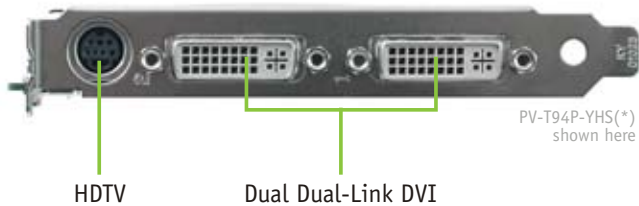

GeForce™ 9600 GT

512MB [256bit] GRAPHICS CARD

HDTV

Dual Dual-Link DVI

PV-T94P-YHS(*)
shown here