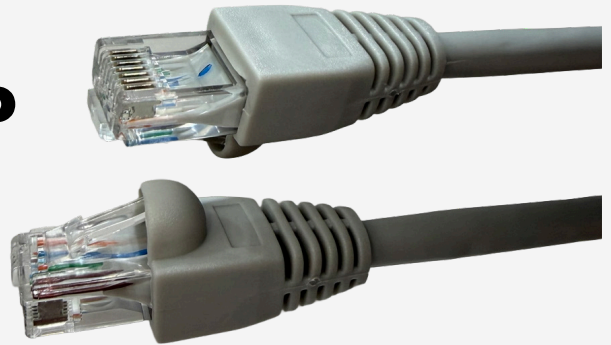

4XEM™ **Product Data Sheet**

1FT CAT6A RJ45 UTP Pure Copper Patch Cable (Gray)

Engineered for reliable, high-speed data transmission with durable, long-lasting performance for demanding network environments.

Key Features

 RJ-45 Connectors
EIA/TIA 568B Pinout

 RoHS Compliant

 Pure Copper
construction

 PVC Jacket rated
FT1, UL

 30 µin Gold-Plated
Contacts

 Up to 10Gbps Data
transfer speed

Technical Highlights

SKU Name	4XC6APATCH1GR
Warranty	Lifetime
Cable Properties	Pure Copper, Stranded conductors with PVC jacket
Compliances	FT1/UL Fire Rating, RoHS

Application(s)

Built for network technicians, system integrators, and office environments, this cable delivers dependable, high-speed performance for routers, switches, servers, and workstation setups.