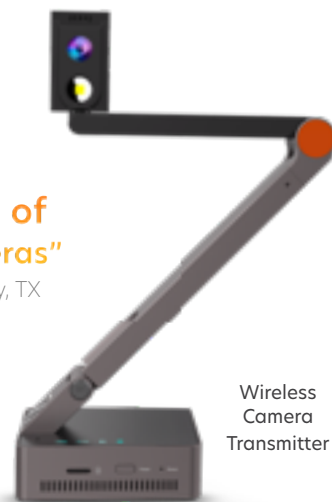

Wireless
Camera
Transmitter

USB / HDMI Receiver Included

13 Megapixel Sensor

4K @30FPS Wireless USB

Integrated Microphone

4K @30FPS Wireless HDMI

Onboard Snapshot & Recording Tools

Point-to-MultiPoint Casting

Award-Winning Software Included

8-10 Hour Battery Life

Natively Supports Zoom, Microsoft Teams,
Google Meet and Other Camera Apps

www.hovercam.com/orbit |

sales@hovercam.com |

858.750.3499