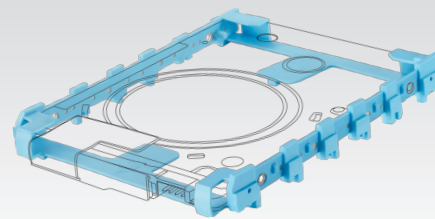

ASUS X515

- Windows 10 Home / Windows 10 Pro
- Up to 15.6" 16:9 Full HD (1920 x 1080) matte display
- **NanoEdge display for immersive viewing**
- **Smaller chassis and stylish design available in 3 classic colors**
- **7mm thin bezel for immersive 83% screen to body ratio**
- **178° wide-view** technology
- Weighs only **1.8kg***
- Up to **10th Gen Intel® Core™ i7** processor
- Up to **16GB DDR4 2400MHz** RAM
- Up to **1TB PCIe SSD + 1TB HDD** storage
- Up to **NVIDIA® GeForce® MX330** discrete graphics
- One-touch **fingerprint login** with Windows Hello
- Full-size backlit keyboard (optional) with 1.4mm key travel
- Integrated dual-band Wi-Fi 5 (802.11ac)
- 1 x USB-C™ 3.2, 1 x USB 3.2, 2 x USB 2.0, 1 x HDMI, 1 x audio combo jack, 1 x microSD card reader
- **Fast charging** to 60% in 49 minutes
- **3X longer** battery lifespan
- ASUS **SonicMaster** stereo audio system with surround-sound
- 360 x 234.9 x 19.9 mm