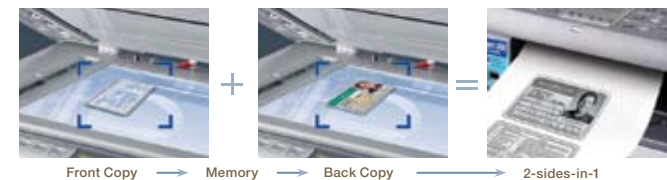

A full-featured copier.

Quick, Clear Copies Copy speeds up to 30 cpm combine with 600 dpi effective resolution to deliver professional-quality duplicates fast.

Clever Features Easy one-button features will forever expand your expectations of a copier.

Auto-Fit Copying	Poster Printing	Clone Copying	N-UP Printing
Easily reduce or enlarge any document to fit perfectly on a single sheet.	Transform a standard-size original into a multi-page poster.	Copy a small image several times onto one sheet.	Reduce 1, 2, 4, 6, 9 or 16 pages onto a single page.
			

Exclusive ID Card Copy Easily copy the front and back of identification cards like medical insurance cards and driver's licenses onto the front of a single page.

ID Card Copy (2-sided-in-1 Copy)

50-Sheet Automatic Document Feeder Instead of copying one page at a time, the ADF lets you insert a stack of pages, press a button and grab a cup of coffee.