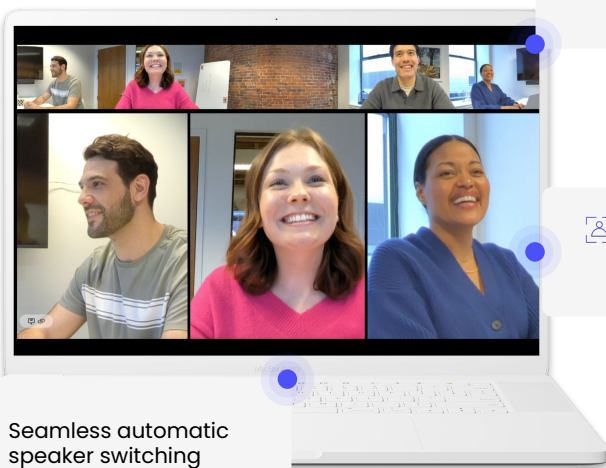

## 360° Reimagined in 4K

The Meeting Owl 4+ is an all-in-one 4K Ultra HD camera, mic, and speaker device that combines award-winning speaker-switching software with enterprise-focused features.

It pairs with our ecosystem of devices to capture multiple angles of the discussion so no one misses a thing.

### REMOTE VIEW

 Seamless automatic speaker switching

 360° view of the room

 Auto-focus on active speakers for face-to-face discussion

 Power over Ethernet Capable (with adapter)

 Ethernet or Enterprise WiFi connection

 Owl Intelligence System auto-focuses on active speakers

 4K Ultra HD video output

 360° panoramic view

 Plug-and-play compatibility with all video conferencing platforms

 New look and feel

 Integrated mics and speakers for 360° audio coverage

# Give everyone a seat at the table

The Meeting Owl 4+ features our award-winning Owl Intelligence System, which uses visual and audio cues to automatically capture the best view of in-room speakers. Remote attendees can effectively engage and participate in hybrid discussion with crystal clear, 4K Ultra HD video.