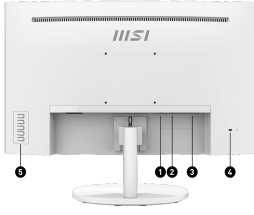

1. 1x DP (1.2a)
2. 1x HDMI™ (1.4b)
3. 1x Headphone-out
4. 1x Kensington Lock
5. 5x OSD Button