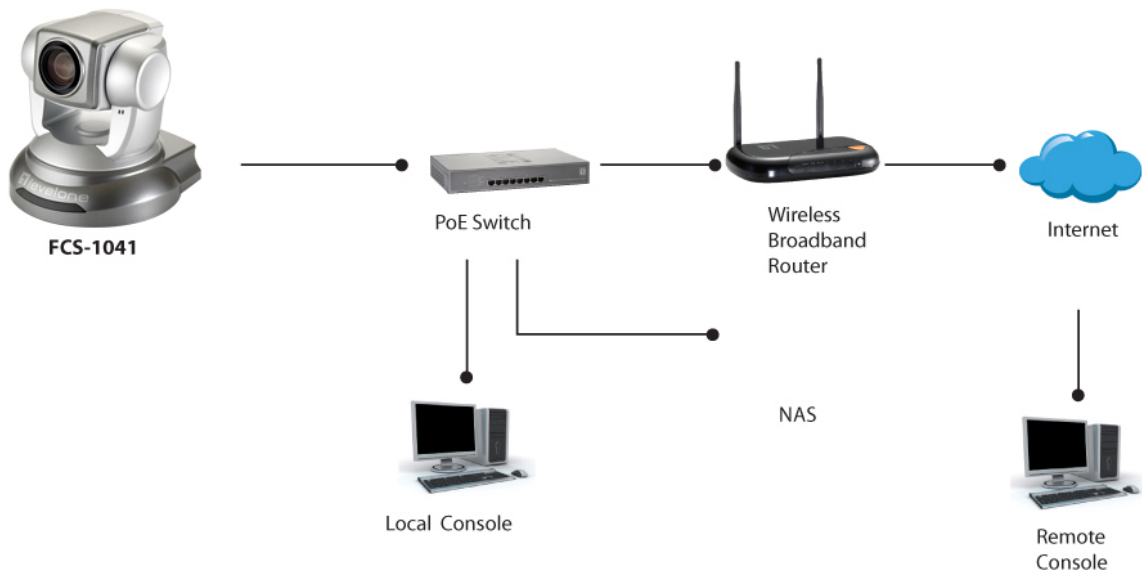

Approval and Compliance

EMI/EMS:

CE, RoHS, FCC, ONVIF

Others

Operation Systems:

Microsoft Windows 8/7/Vista/XP

Viewing Systems:

Browser: Internet Explorer 6.x or above, Firefox, Chrome, Safari

Cell phone: 3GPP player

Real Player: 10.5 or above

Quick Time 6.5 or above"

Diagram

Order Information

FCS-1041

Package Contents

FCS-1041

Power Adapter

Mounting Kit

Screw Kit

RJ45 Network Cable

Quick Installation Guide

Resource CD (User Manual, Utility, 64-CH Monitoring Software)