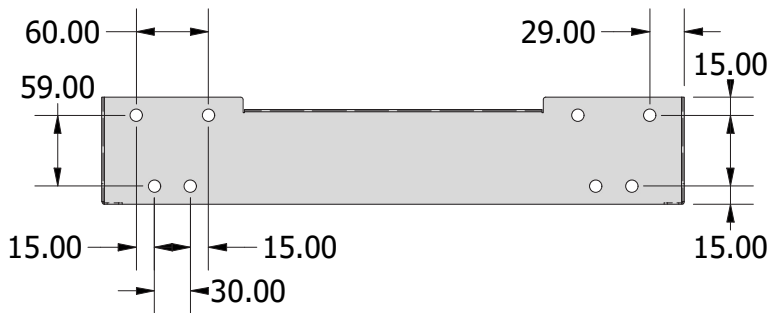

## Features

Size: 2U  
1.2mm Steel  
Powder Coating RAL9005 Black

Front View

Side View

Top View

Bottom View

Front  
Isometric  
View