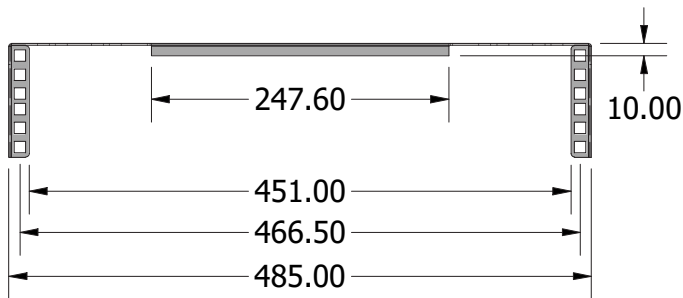

# 2U BRACKET

## Features

Size: 2U  
1.2mm Steel  
Powder Coating RAL9005 Black

Front View

Side View

Top View

Bottom View

Front  
Isometric  
View