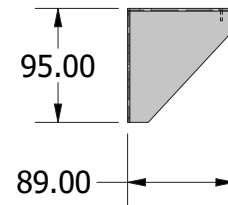

## Features

Size: 2U  
1.2mm Steel  
Powder Coating RAL9005 Black

Front View

Side View

Top View

Bottom View

Front  
Isometric  
View