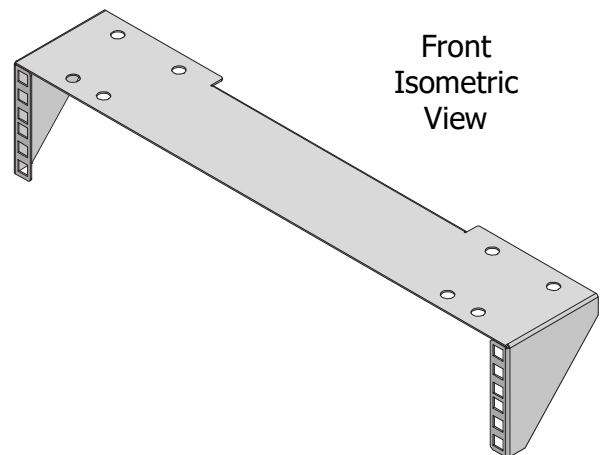

## Features

Size: 2U  
1.2mm Steel  
Powder Coating RAL9005 Black

Front View

Side View

Top View

Bottom View

Front  
Isometric  
View