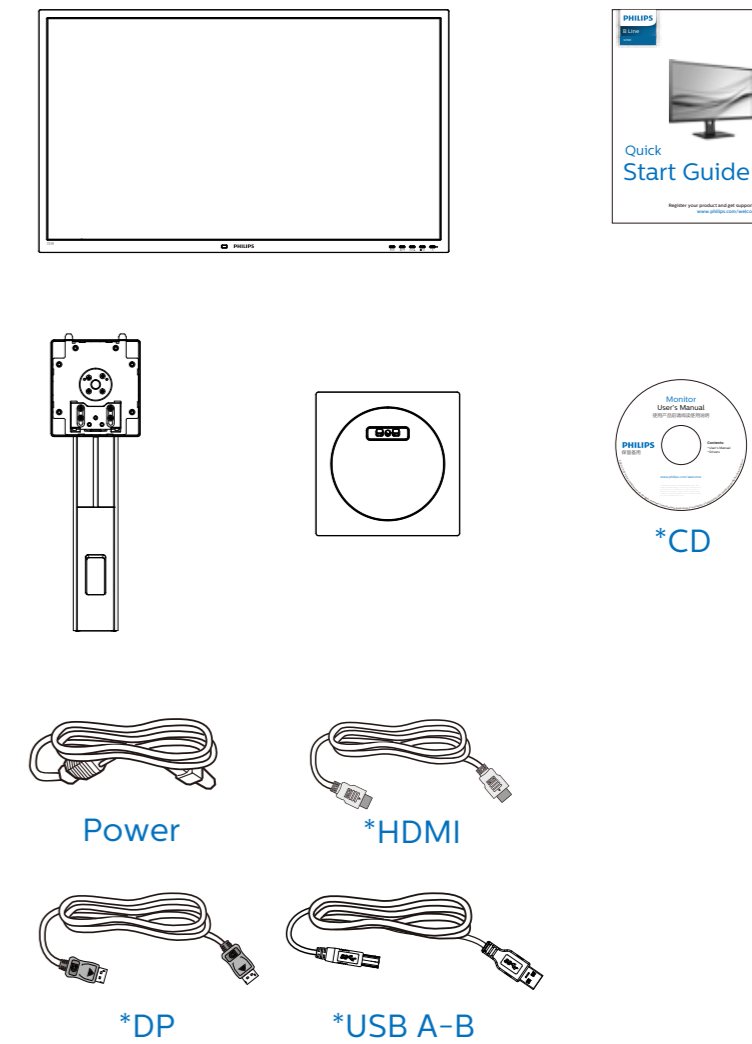

HDMI
HDMI trademark and related patents on technologies belong to their respective owners.

Printed in China

H41G785281359A

www.philips.com

PHILIPS

B Line

325B1

Quick Start Guide

Register your product and get support at www.philips.com/welcome

*Different according to region
Display design may differ from that illustrated

1

2

325B1L

USB hub

3