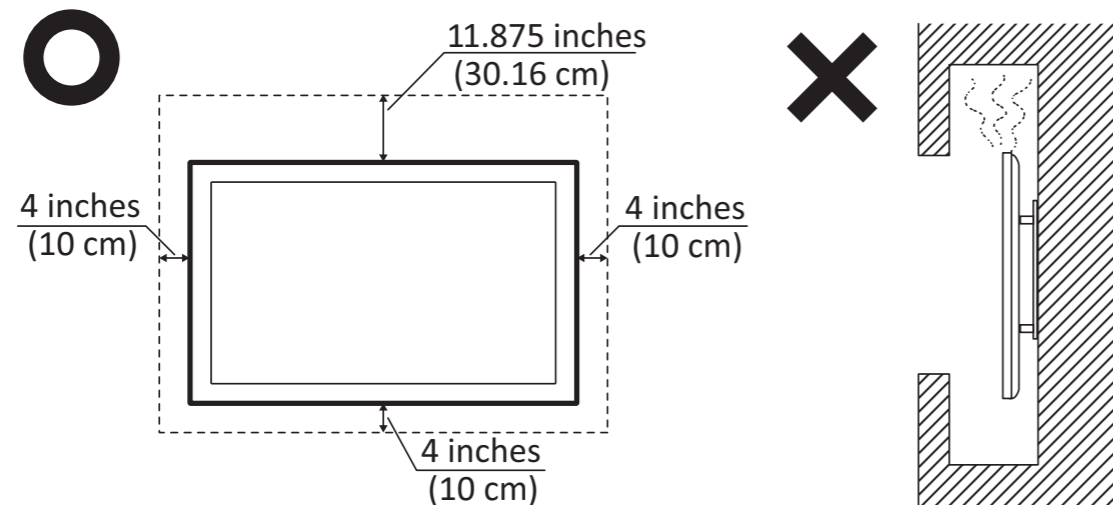

IFP105UW (VS19390) ViewBoard series

ViewSonic Europe Limited
Haaksbergweg 75
1101 BR Amsterdam
Netherlands
+31 (0) 650608655
EPREL@viewsoniceurope.com
<https://www.viewsonic.com/eu/>