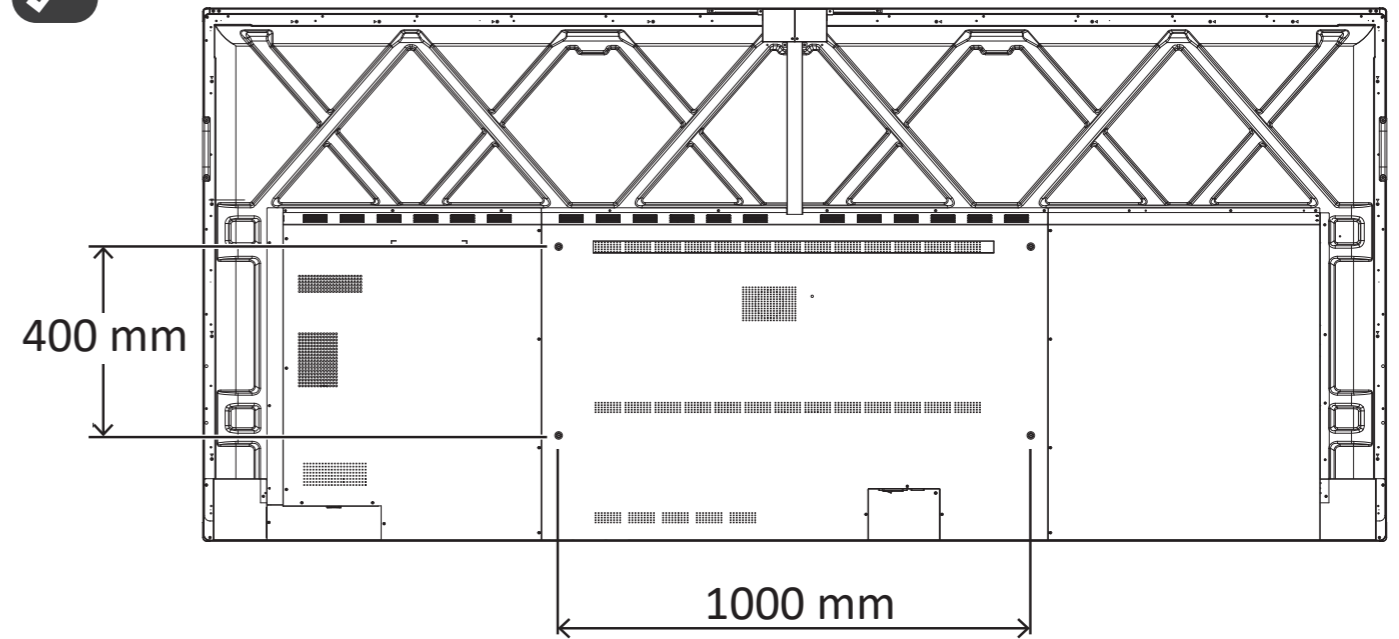

IFP105UW (VS19390) ViewBoard series

ViewSonic Europe Limited
Haaksbergweg 75
1101 BR Amsterdam
Netherlands
+31 (0) 650608655
EPREL@viewsoniceurope.com
<https://www.viewsonic.com/eu/>