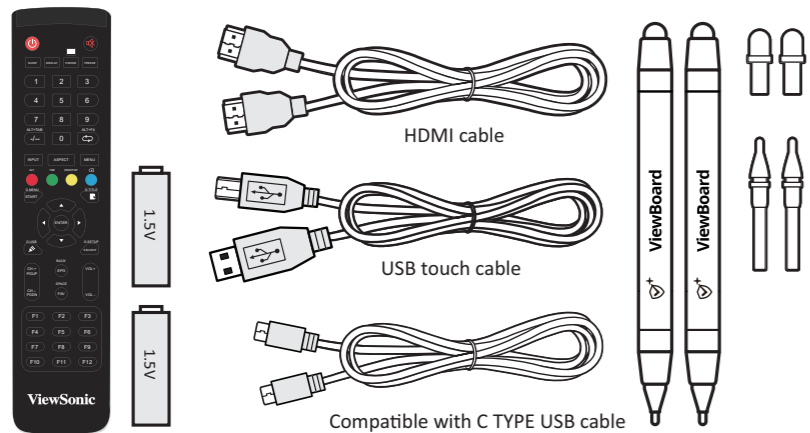

IFP105UW (VS19390) ViewBoard series

ViewSonic Europe Limited
Haaksbergweg 75
1101 BR Amsterdam
Netherlands
+31 (0) 650608655
EPREL@viewsoniceurope.com
<https://www.viewsonic.com/eu/>