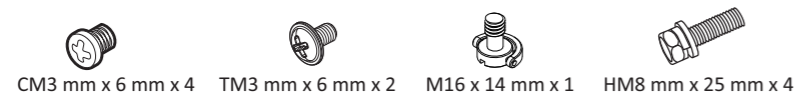

IFP105UW (VS19390) ViewBoard series

ViewSonic Europe Limited
Haaksbergweg 75
1101 BR Amsterdam
Netherlands
+31 (0) 650608655
EPREL@viewsoniceurope.com
<https://www.viewsonic.com/eu/>