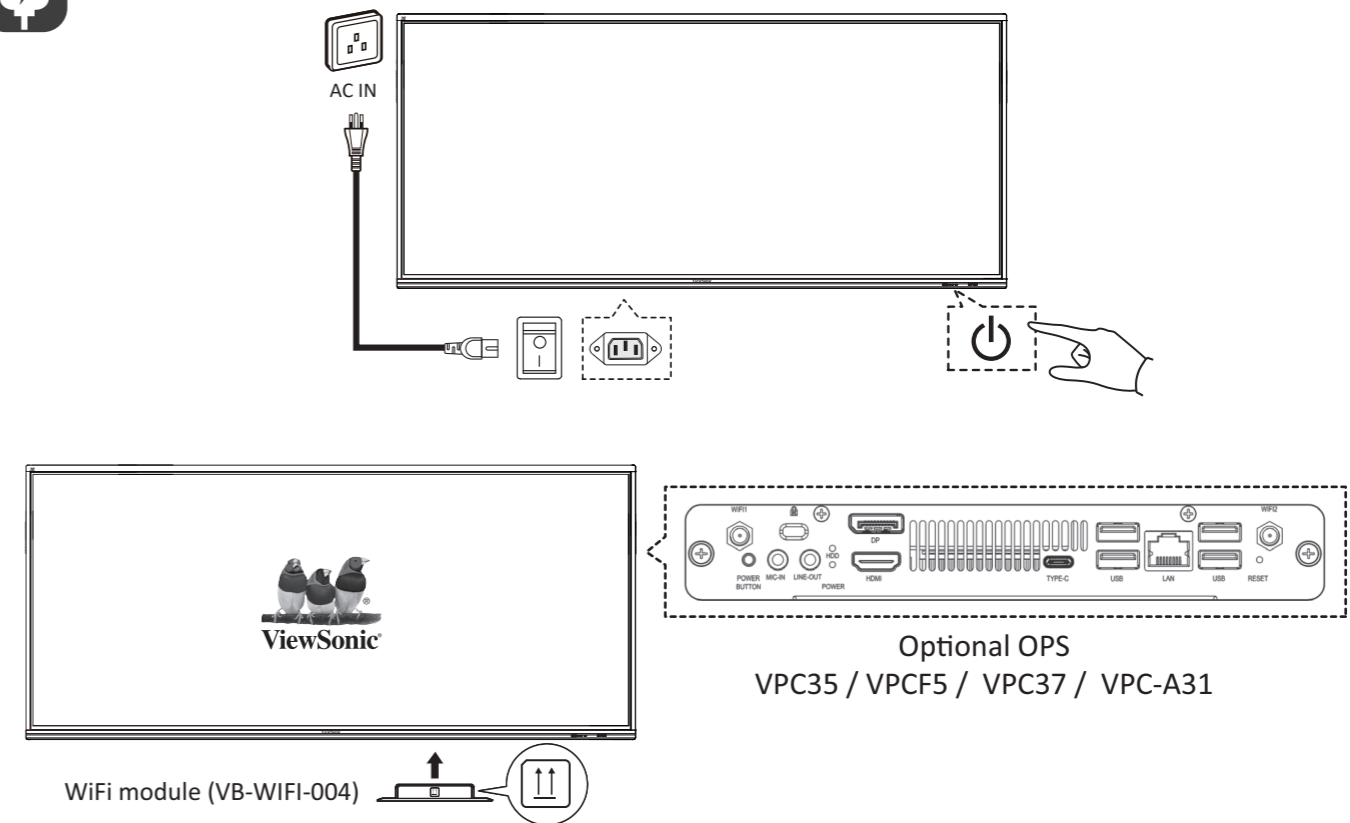

IFP105UW (VS19390) ViewBoard series

ViewSonic Europe Limited
Haaksbergweg 75
1101 BR Amsterdam
Netherlands
+31 (0) 650608655
EPREL@viewsoniceurope.com
<https://www.viewsonic.com/eu/>