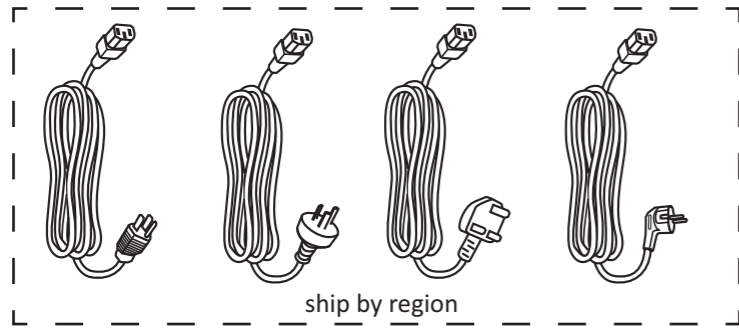

IFP105UW (VS19390) ViewBoard series

ViewSonic Europe Limited
Haaksbergweg 75
1101 BR Amsterdam
Netherlands
+31 (0) 650608655
EPREL@viewsoniceurope.com
<https://www.viewsonic.com/eu/>