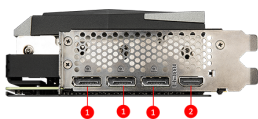

SPECIFICATIONS

Model Name	Radeon™ RX 6800 XT GAMING X TRIO 16G
Graphics Processing Unit	Radeon™ RX 6800 XT
Interface	PCI Express® Gen 4
Cores	4608 Units
Core Clocks	Boost: Up to 2285 MHz / Game: Up to 2045 MHz / Base: 1850 MHz
Memory Speed	16 Gbps
Memory	16GB GDDR6
Memory Bus	256-bit
Output	DisplayPort x 3 (v1.4) / HDMI 2.1 x 1
HDCP Support	Y
Power consumption	300 W
Power connectors	8-pin x 2
Recommended PSU	750 W
Card Dimension (mm)	324 x 141 x 55 mm
Weight (Card / Package)	1551 g / 2356 g
DirectX Version Support	12
OpenGL Version Support	4.6
Multi-GPU Technology	Crossfire™, 2-Way (Bridgeless)(DX12)
Afterburner OC	Y
Maximum Displays	4
VR Ready	Y
Digital Maximum Resolution	7680x4320

FEATURES

CONNECTIONS

1. DisplayPort
2. HDMI