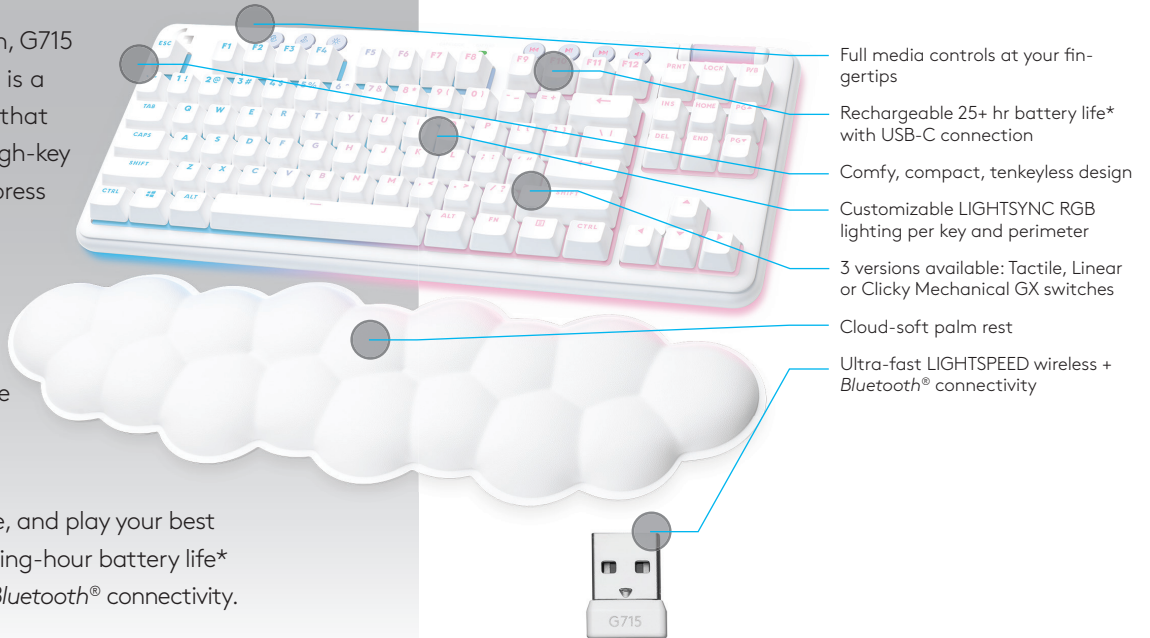

G715

Wireless Gaming Keyboard

PLAY YOUR WAY

Part of the Aurora Collection, G715 Wireless Gaming Keyboard is a compact, comfy keyboard that delivers low-key vibes with high-key performance so you can express yourself and play your way.

Float away with its dreamy white design and cloud-soft palm rest. A compact, ten-keyless layout, and adjustable height give that good game feeling, all-day long.

Pack it up, place it anywhere, and play your best with a rechargeable 25 gaming-hour battery life* and LIGHTSPEED wireless or Bluetooth® connectivity.

Show off your playstyle with ethereal LIGHTSYNC RGB on the keyboard perimeter and under the keys along with out-of-the-box Aurora Collection signature lighting.

Customize your look with key caps and top plates in a variety of fun colors including Pink Dawn and Green Flash. (sold separately).

- Full media controls at your fingertips
- Rechargeable 25+ hr battery life* with USB-C connection
- Comfy, compact, tenkeyless design
- Customizable LIGHTSYNC RGB lighting per key and perimeter
- 3 versions available: Tactile, Linear or Clicky Mechanical GX switches
- Cloud-soft palm rest
- Ultra-fast LIGHTSPEED wireless + Bluetooth® connectivity

WHAT'S IN THE BOX?

- G715 Wireless Gaming Keyboard
- LIGHTSPEED receiver
- USB-C to USB-A cable – 1.8M
- Palm rest
- User documentation

WHAT YOU NEED

- LIGHTSPEED Wireless: USB port. PC and Mac compatible.
- Bluetooth®: Bluetooth®-enabled devices with audio connectivity.
- Works with: Chrome OS™, Windows® 10 or later, macOS 10.15 or later.
- Internet connection for software download (available on Windows and macOS only)

* Color accessories sold separately.