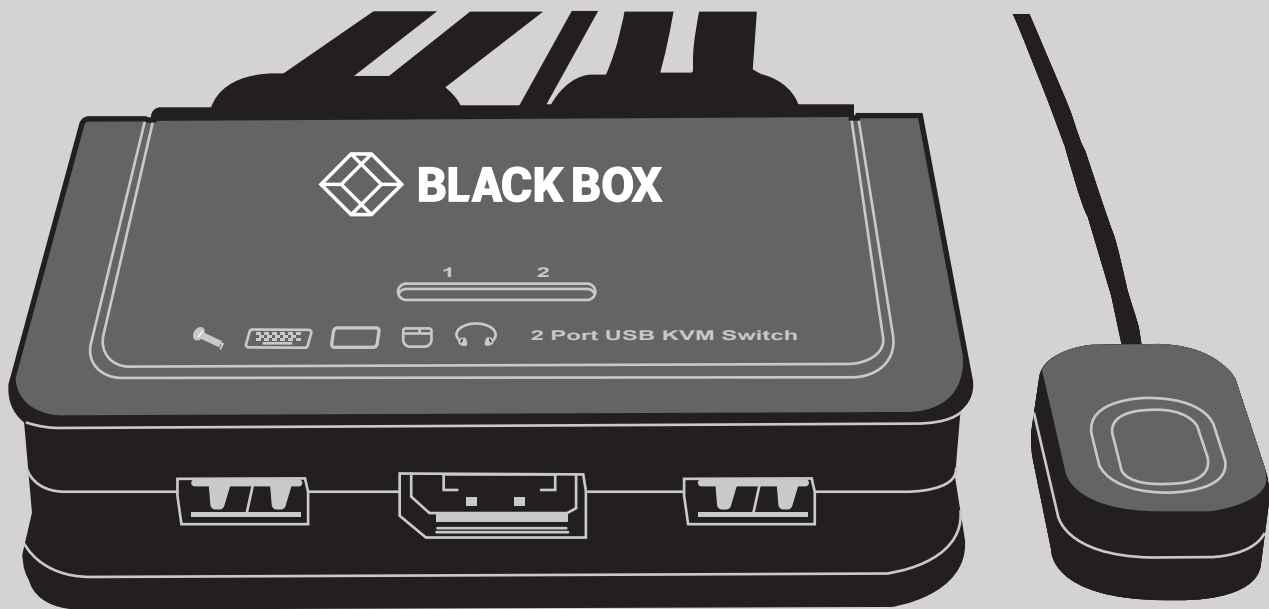

DATA SHEET

KV62-CBL

2-PORT DP USB KVM SWITCH, 4K

24/7 TECHNICAL SUPPORT AT 877.877.2269 OR VISIT BLACKBOX.COM

BLACK BOX®