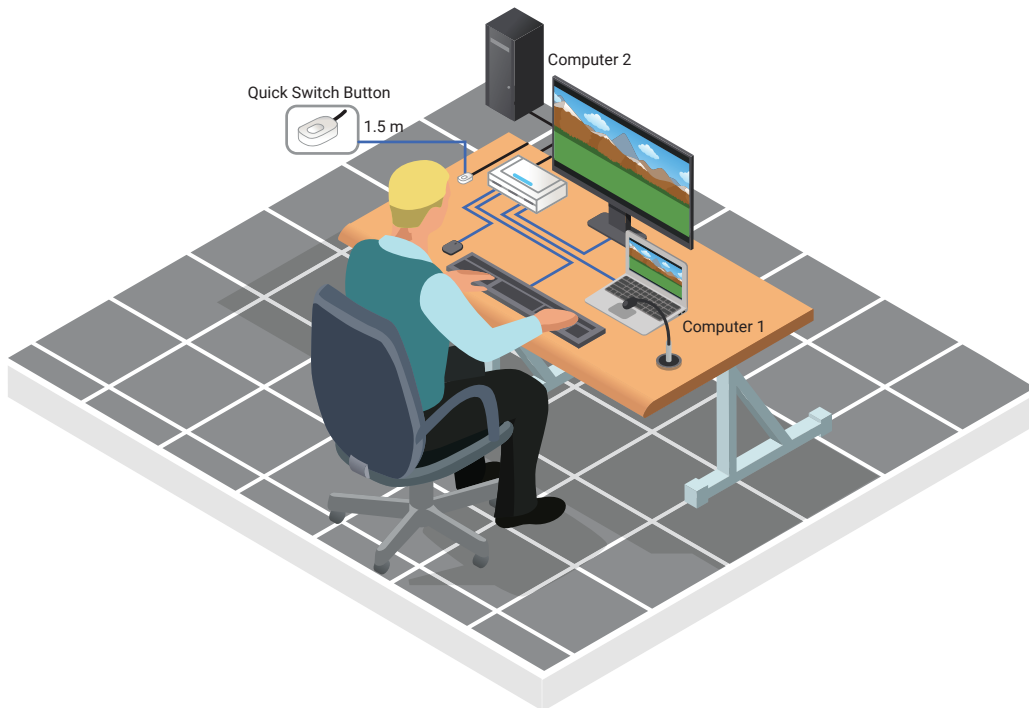

OVERVIEW

2-PORT DISPLAYPORT USB KVM SWITCH, 4K (KV62-CBL) DATA SHEET

INTRODUCTION

The KV62-CBL is a 2-port DisplayPort™ USB KVM switch with 2 sets of USB KVM & Audio/Mic combo cables and a wired Quick-Switch button for easy connection to your two computers. It allows you to access, control, boot and reboot two USB-enabled multimedia computers with only one USB keyboard, mouse, display, speaker set and microphone.

For easy and fast switching between two computers, you can use the QuickSwitch button.

The KV62-CBL DisplayPort USB cable KVM switch offers USB 2.0 interface technology for plug-and-play and hot-plug abilities. In addition to connect to mouse or keyboard, those two USB 2.0 ports can also be connected to other high-speed USB devices.

Users can enjoy maximum flexibility and convenience with its compact and one-piece design.

FEATURES

- INCLUDES ONE WIRED QUICKSWITCH BUTTON FOR INSTANT SWITCHING
- HAS TWO FIXED DISPLAYPORT USB KVM AUDIO/MIC COMBO CABLES
- SUPPORTS DISPLAY RESOLUTION UP TO 3840 X 2160 @ 60 HZ
- COMPATIBLE WITH DISPLAYPORT 1.2
- USB 2.0 HUB PORTS FOR KEYBOARD, MOUSE OR OTHER HIGH-SPEED USB DEVICES
- INDEPENDENT/SIMULTANEOUS SWITCHING OF PC AND AUDIO/MIC CHANNEL

WHAT'S INCLUDED WITH THE KV62-CBL

- (2) USB Type A cables
- (2) DisplayPort 1.2 cables
- (2) 3.5mm audio plugs
- (2) 3.5mm mic plugs
- (1) 1.5M wired Quick Change Button for instant switching

APPLICATION DIAGRAM