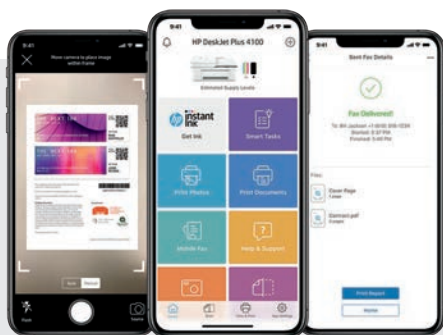

HP DeskJet 2700 HP DeskJet Plus 4100

HP DeskJet 2700

HP DeskJet Plus 4100

ESSENTIAL HOME PRINTING

Designed to deliver a hassle-free experience for printing, scanning, and copying everyday documents, you'll get faster, more reliable connections.¹ With a simple setup using the HP Smart app, you're ready to go on any device.² Ideal for users with simple printing needs.

Reliable connectivity

- Dual band Wi-Fi with self-reset + Bluetooth® 4.2
- Connect via USB⁷ or wireless
- Wireless print, copy, scan, and send mobile fax^{2,8}

35 sheet auto document feeder (HP DeskJet Plus 4100 only)

LCD control panel with buttons

60 sheet input tray

Contains more than 20% recycled plastic¹⁰

Flatbed scanner

HP Smart app

Send a mobile fax from your smartphone for 24 months, with HP Smart app^{2,7}

- HP Instant Ink ready
- Free 15 pages/month with HP Instant Ink⁶

Print speeds up to 8.5/5.5 ppm (black/colour)⁹

Derivative colour options

Light Sage Terra Cotta Indigo
(HP DeskJet 2700 only)

HP Smart app

- Easy and fast setup from smartphone, PC, or tablet²
- Print securely virtually everywhere²
- Remote scan and copy²
- Easily connect other devices²
- Save time with Smart Tasks²
- Photo editing and embellishments²
- Create photo books²
- Send a mobile fax for 24 months (HP DeskJet Plus 4100 only)²