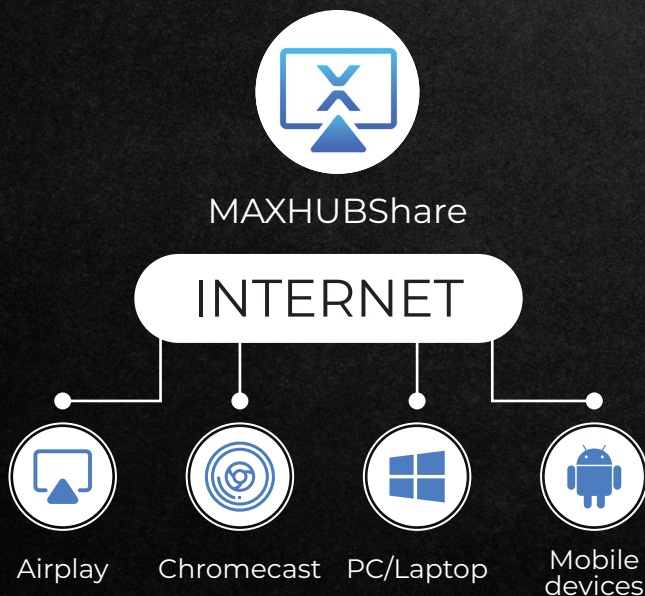

Security access