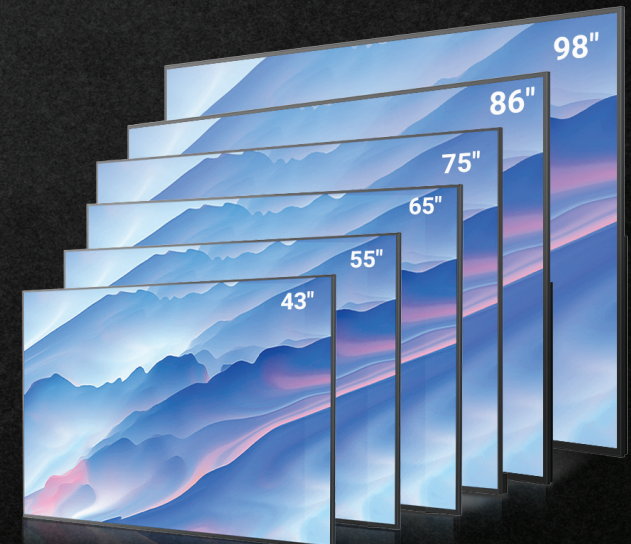

ND43PNC | 43 inch

ND75PNA | 75 inch

ND55PNC | 55 inch

ND86PNA | 86 inch

ND65PNA | 65 inch

ND98PNA | 98 inch

Superior visual performance

4K resolution **10-Bit** color

Matt Anti-Glare

450 nits brightness

Minimum
9mm bezel

SLIM BEZEL

Landscape Mode

Portrait Mode

Compatible wireless screenshare

Compatible built-in MAXHUB share APP maximum up to 4 devices could be projected at one time