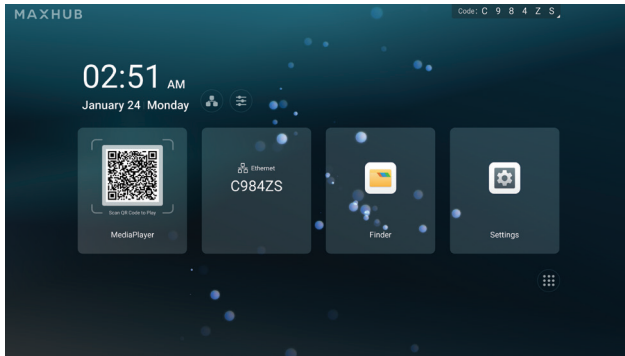

Security access

Privacy protection

The above advanced functionality is coming in Q1,

Smart built-in system

Android 8.0

Optional OPS

Multiple connectivities

HDMI IN*2
 USB 2.0*2
 USB 3.0*1
 DP IN*1
 VGA IN*1
 AUDIO IN*1
 AUDIO OUT*1
 SPDIF*1
 LAN IN*1
 RS232*1