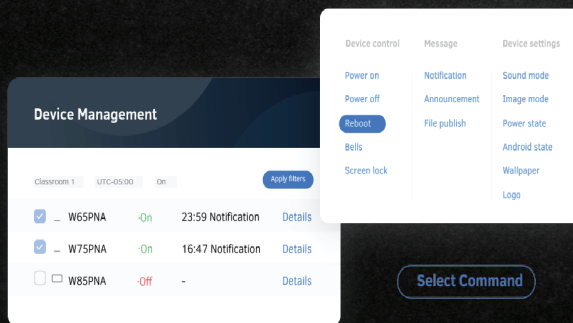

MAXHUB one-stop unified management solutions

IT remote maintenance