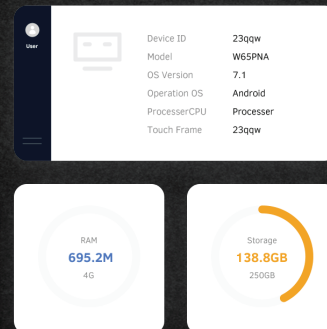

Support DNI for streaming

OPS compatible with ND65PNA, ND75PNA and ND86PNA only

MAXHUB one-stop unified management solutions

IT remote maintenance

Operation data analysis

Device remote control

MAXHUB

Corporate Office Address