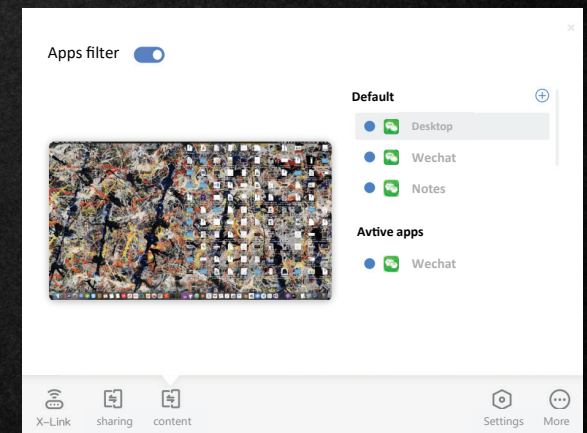

Privacy protection

The above advanced functionality is coming in Q1,