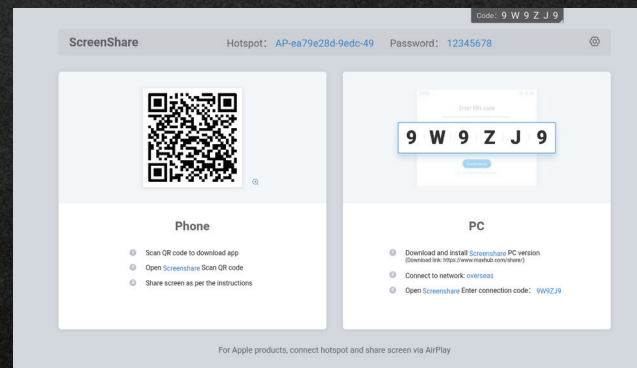

Security access