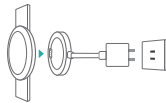

### Getting started

-  Your HUAWEI Band starts when the charger is plugged in.

Make sure the charger port is dry before charging to prevent metal contact corrosion, short circuiting, or other risks.

-  Press the pinhole on the back of your HUAWEI Band to turn the power on or off. Do not use needles or sharp tools when pressing the pinhole to avoid damage.