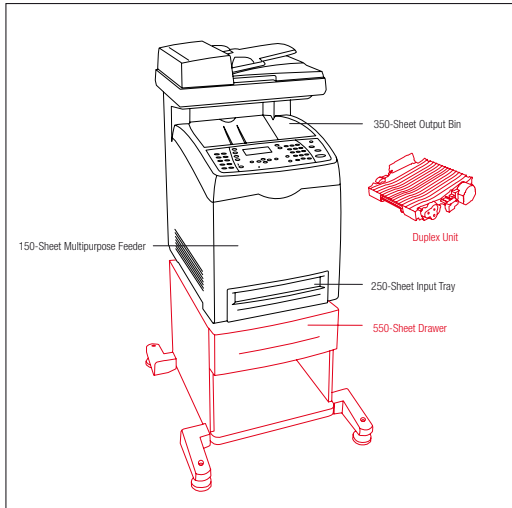

Ordering Information

Lexmark X560n

■ Paper Handling Standard

■ Paper Handling Optional

Part #	Model
0014A1026	Lexmark X560n
Part #	Laser Toner/Print Cartridge
00X560H2KG	X560 Black High Yield Print Cartridge
00X560H2CG	X560 Cyan High Yield Print Cartridge
00X560H2MG	X560 Magenta High Yield Print Cartridge
00X560H2YG	X560 Yellow High Yield Print Cartridge
00X560A2CG	X560 Cyan Print Cartridge
00X560A2MG	X560 Magenta Print Cartridge
00X560A2YG	X560 Yellow Print Cartridge
Part #	Paper & Transparencies
0012A8241	Professional Color Laser Transparencies, A4 (50)
0012A5951	Glossy Laser Paper, A4 (200)
Part #	Paper Handling
0014A1121	X560 Duplex Unit
0014A1120	X560 550-Sheet Drawer Stand
Part #	Flash, SDRAM Memory
001025041	256MB DDR2-DRAM
001025042	512MB DDR2-DRAM
001025043	1024MB DDR2-DRAM
Part #	Connectivity
0014A1122	X560 Multiprotocol Card
001021294	USB (2 Meter) Cable
0014T0166	Lexmark N4050e 802.11g Wireless Print Server
0014T0220	MarkNet™ N7020e Gigabit Ethernet Print Server
0014T0230	MarkNet™ N7000e Fast Ethernet Print Server - USB
0014T0240	MarkNet™ N7002e Fast Ethernet Print Server - Parallel
001021231	Parallel (10') Cable
Part #	Extended Warranties
002349754	1 Year OnSite Repair Extended Warranty
002349755	2 Year OnSite Repair Extended Warranty
002349756	3 Year OnSite Repair Extended Warranty
002349758	1 Year Renewal OnSite Repair Extended Warranty