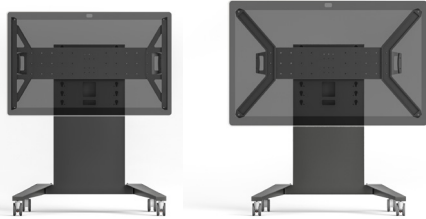

# CISCO WEBEX BOARD MOUNTING SOLUTIONS

In stock + ready-to-ship, the ultimate Cisco Webex Board stands at a great value!

### Manual Adjust Mobile Stand

- FPS1XL/FH/C2/GG - For 70"
- FPS1XL/FH/C3/GG - For 85"

### Electric Lift Mobile Stand

- FPS1/EL/CS/GG - For 55"
- FPS1/EL/C2/GG - For 70"
- FPS1XL/EL/C3/GG - For 85"