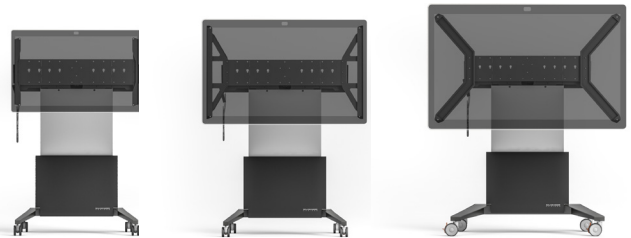

# CISCO WEBEX BOARD MOUNTING SOLUTIONS

In stock + ready-to-ship, the ultimate Cisco Webex Board stands at a great value!

### Manual Adjust Mobile Stand

- FPS1XL/FH/C2/GG - For 70"
- FPS1XL/FH/C3/GG - For 85"

### Electric Lift Mobile Stand

- FPS1/EL/CS/GG - For 55"
- FPS1/EL/C2/GG - For 70"
- FPS1XL/EL/C3/GG - For 85"