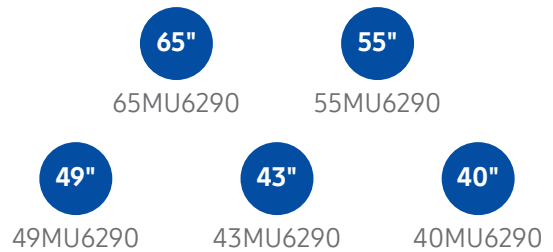

SIZE CLASS

The Samsung MU6290 Ultra HDTV redefines the viewing experience by producing a colorful High Dynamic Range (HDR) picture. Our new Smart TV Hub features faster navigation and launch responses to enjoy your favorite streaming services and easier navigation.

KEY FEATURES

PICTURE QUALITY

- 4K Color Drive
- 4K HDR Pro
- Essential Black Pro
- MR120
- 4K Resolution
- UHD Upscaling

SMART FEATURES

- Quad-Core Processor
- Apps and Games
- Web Browser

SMART CONNECTIVITY

- TV to Mobile / Mobile to TV Mirroring

CONNECTIONS

- 3 HDMI Connections¹
- 2 USB Connections
- 802.11 AC Built-In Wi-Fi

AUDIO

- Dolby® Digital Plus
- DTS® Premium Sound | 5.1™ Decoding
- 20 Watt 2 Channel

INCLUDED ACCESSORIES

- Standard Remote Control (TM1240A)

INDUSTRY CERTIFICATIONS

- 4K Ultra HD Connected
- Energy Star Compliance

¹HDMI – CEC (Consumer Electronics Control) facilitates convenient control functions with compatible devices