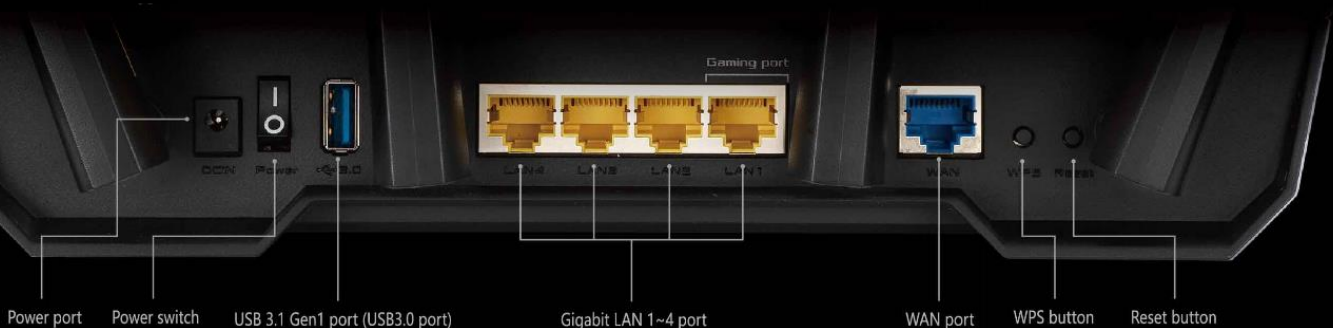

AiCloud

Your World on Demand.

AiCloud keeps you connected to your data wherever you are. Access, share and stream all your photos, videos and files from your router on any internet-connected desktop, notebook or mobile device.

ASUS Router App

Control Your Network Anywhere.

ASUS Router App is built from the ground-up to be both intuitive and robust, allowing you to setup your router, manage network traffic, diagnose connection issues and even update firmware, all without needing to boot up a PC.

What's Inside the Box

- TUF-AX3000 Router
- RJ-45 cable
- Power adapter
- Warranty card
- Quick start guide

Specifications

- Wireless Type : 802.11 ax/ac/n/g/a/b
- Wireless Speed : 2.4GHz up to 574 Mbps / 5GHz up to 2402 Mbps
- Wired Connectivity : 4x LAN, 1x WAN Gigabit Ethernet ports
- USB Ports : 1 x USB 3.0(USB 3.1 Gen 1)

Official Site

Connectivity