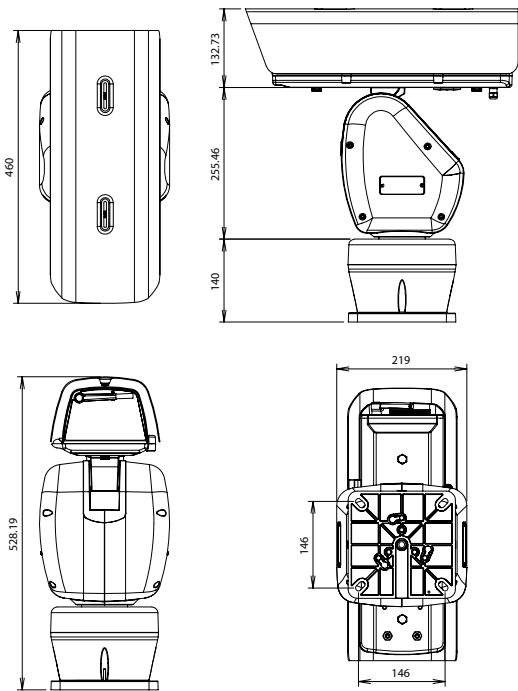

Dimensions

Unit:mm(inch)

TNU-6321	
NETWORK	
Ethernet	RJ-45(10/100BASE-T)
Video Compression	H.265/H.264: Main/Baseline/High, MJPEG
Resolution	1920x1080, 1280x1024, 1280x960, 1280x720, 1024x768, 800x600, 800x448, 720x576, 720x480, 640x480, 640x360, 320x240
Max. Framerate	H.265/H.264: Max. 60fps/50fps(60Hz/50Hz) MJPEG: Max. 30fps/25fps(60Hz/50Hz)
Smart Codec	Manual(5ea area), WiseStreamII
Bitrate Control	H.264/H.265: CBR or VBR MJPEG: VBR
Streaming	Unicast(20 users), Multicast Multiple streaming(Up to 10 profiles)
Audio Compression	G.711 u-law, G.726 G.726(ADPCM) 8KHz, G.711 8KHz G.726: 16Kbps, 24Kbps, 32Kbps, 40Kbps AAC-LC: 48Kbps at 16KHz
Protocol	IPv4, IPv6, TCP/IP, UDP/IP, RTP(UDP), RTP(TCP), RTCP, RTSP, NTP, HTTP, HTTPS, SSL/TLS, DHCP, FTP, SMTP, ICMP, IGMP, SNMPv1/v2c/v3(MIB-2), ARP, DNS, DDNS, QoS, PIM-SM, UPnP, Bonjour, LLDP, SRTP
Security	HTTPS(SSL) login authentication Digest login authentication IP address filtering User access log 802.1X authentication(EAP-TLS, EAP-LEAP)
Edge Storage	Micro SD/SDHC/SDXC 1slot 256GB
Application Programming Interface	ONVIF Profile S/G/T SUNAPI(HTTP API) Wisenet open platform
Web Viewer	Supported OS: Windows 7, 8.1, 10, Mac OS X 10.10, 10.11, 10.12 Recommended Browser: Google Chrome Supported Browser: MS Explorer11, MS Edge, Mozilla Firefox(Windows 64bit only), Apple Safari(Mac OS X only)
Memory	1024MB RAM, 256MB Flash
ENVIRONMENTAL	
Operating Temperature / Humidity	-40°C~+55°C(-40°F ~ +131°F) / Less than 90% RH
Storage Temperature / Humidity	-40°C~+60°C(-40°F ~ +140°F) / Less than 90% RH
Certification	IP66, Safety(UL, KC-SDOC), EMC(FCC, CE, VCCI, RCM, KC)
ELECTRICAL	
Input Voltage	24VAC
Power Consumption	Max 100W(Heater On), typical 25W(Heater Off)
MECHANICAL	
Colour / Material	White / Aluminum
RAL Code	RAL9003
Product dimensions / weight	219(W)×528.2(H)×460(D)mm (8.62x20.79x18.11"), 14Kg (30.86 lb)

- The latest product information / specification can be found at hanwha-security.com
- Design and specifications are subject to change without notice.
- Wisenet is the proprietary brand of Hanwha Techwin.