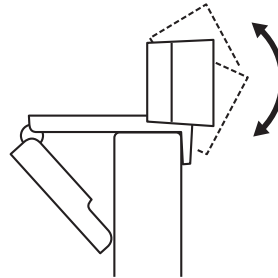

WHAT'S IN THE BOX

- 1 Webcam with 5 ft (1.5 m) attached USB-A cable
- 2 User documentation

SETTING UP THE WEBCAM

- 1 Place your webcam on a computer, laptop or monitor at a position or angle you desire.

- 2 Adjust the webcam to make sure the end on the universal mounting clip is flush with the back of your device.

- 3 Manually adjust the webcam up/down to the best position to frame yourself.

CONNECTING THE WEBCAM VIA USB-A

Plug the USB-A connector into the USB-A port on your computer.

SUCCESSFUL CONNECTION

LED activity light will light up when the webcam is in use by an application.

DIMENSIONS

INCLUDING FIXED MOUNTING CLIP:

Height x Width x Depth:

1.26 in (31.91 mm) x 2.87 in (72.91 mm) x 2.62 in (66.64 mm)

Cable Length: 5 ft (1.5 m)

Weight: 2.65 oz (75 g)

www.logitech.com/support/C270

CONHECER O PRODUTO

O QUE A CAIXA CONTÉM

- 1 Webcam com cabo USB-A anexo de 1,5 m
- 2 Documentação do usuário

INSTALAÇÃO DA WEBCAM

1 Posicione a webcam no computador, laptop ou monitor na posição ou ângulo desejado.