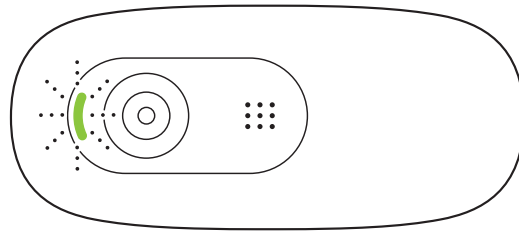

WHAT'S IN THE BOX

- 1 Webcam with 5 ft (1.5 m) attached USB-A cable
- 2 User documentation

SETTING UP THE WEBCAM

- 1 Place your webcam on a computer, laptop or monitor at a position or angle you desire.

- 2 Adjust the webcam to make sure the end on the universal mounting clip is flush with the back of your device.

- 3 Manually adjust the webcam up/down to the best position to frame yourself.

CONNECTING THE WEBCAM VIA USB-A

Plug the USB-A connector into the USB-A port on your computer.

SUCCESSFUL CONNECTION

LED activity light will light up when the webcam is in use by an application.

DIMENSIONS

INCLUDING FIXED MOUNTING CLIP:

Height x Width x Depth:

1.26 in (31.91 mm) x 2.87 in (72.91 mm) x 2.62 in (66.64 mm)

Cable Length: 5 ft (1.5 m)

Weight: 2.65 oz (75 g)

www.logitech.com/support/C270