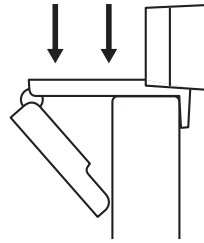

WHAT'S IN THE BOX

- 1 Webcam with 5 ft (1.5 m) attached USB-A cable
- 2 User documentation

SETTING UP THE WEBCAM

- 1 Place your webcam on a computer, laptop or monitor at a position or angle you desire.

- 2 Adjust the webcam to make sure the end on the universal mounting clip is flush with the back of your device.

- 3 Manually adjust the webcam up/down to the best position to frame yourself.

CONNECTING THE WEBCAM VIA USB-A

Plug the USB-A connector into the USB-A port on your computer.

SUCCESSFUL CONNECTION

LED activity light will light up when the webcam is in use by an application.

DIMENSIONS

INCLUDING FIXED MOUNTING CLIP:

Height x Width x Depth:

1.26 in (31.91 mm) x 2.87 in (72.91 mm) x 2.62 in (66.64 mm)

Cable Length: 5 ft (1.5 m)

Weight: 2.65 oz (75 g)

www.logitech.com/support/C270

CONHECER O PRODUTO

O QUE A CAIXA CONTÉM

- 1 Webcam com cabo USB-A anexo de 1,5 m
- 2 Documentação do usuário

INSTALAÇÃO DA WEBCAM

1 Posicione a webcam no computador, laptop ou monitor na posição ou ângulo desejado.