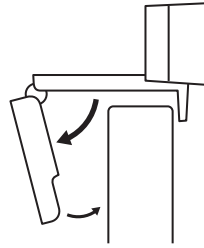

WHAT'S IN THE BOX

- 1 Webcam with 5 ft (1.5 m) attached USB-A cable
- 2 User documentation

SETTING UP THE WEBCAM

- 1 Place your webcam on a computer, laptop or monitor at a position or angle you desire.

- 2 Adjust the webcam to make sure the end on the universal mounting clip is flush with the back of your device.

- 3 Manually adjust the webcam up/down to the best position to frame yourself.

CONNECTING THE WEBCAM VIA USB-A

Plug the USB-A connector into the USB-A port on your computer.

SUCCESSFUL CONNECTION

LED activity light will light up when the webcam is in use by an application.

CONHECER O PRODUTO

O QUE A CAIXA CONTÉM

- 1 Webcam com cabo USB-A anexo de 1,5 m
- 2 Documentação do usuário

INSTALAÇÃO DA WEBCAM

1 Posicione a webcam no computador, laptop ou monitor na posição ou ângulo desejado.