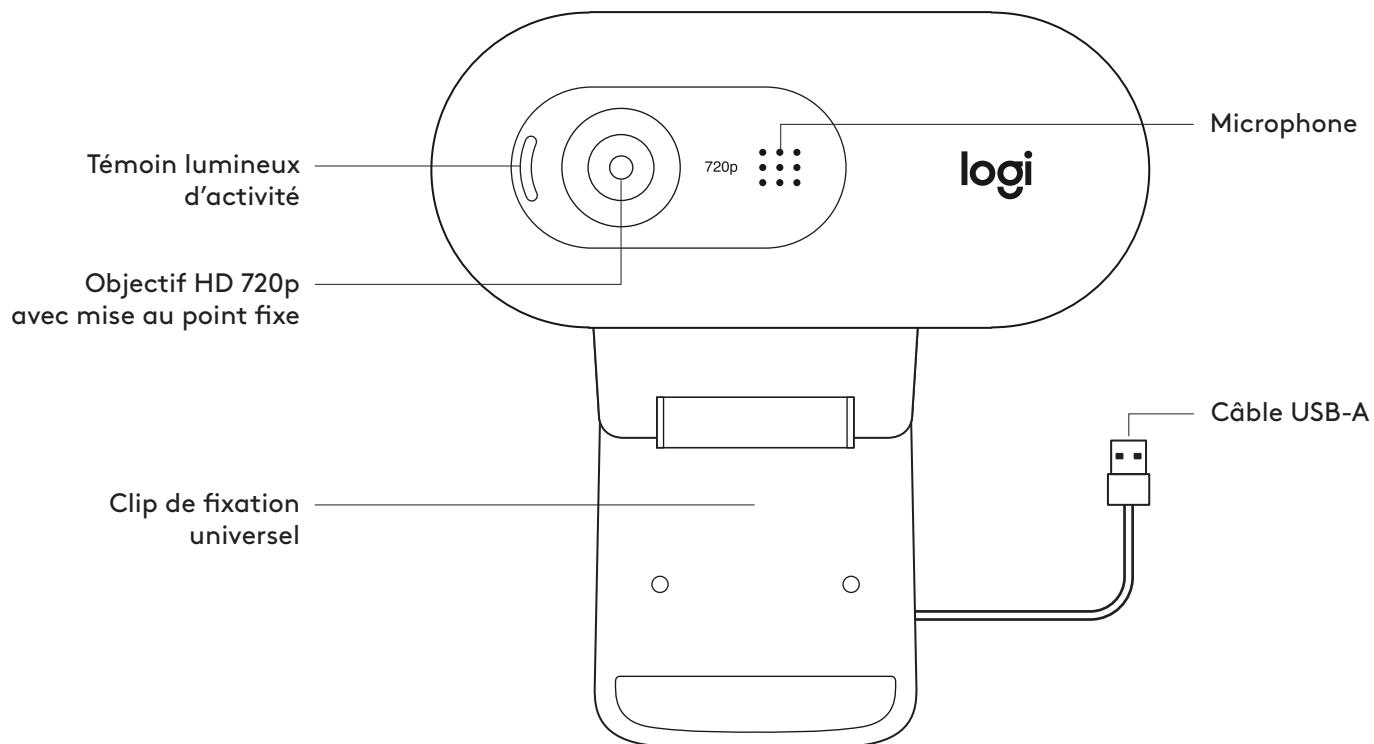

WHAT'S IN THE BOX

- 1 Webcam with 5 ft (1.5 m) attached USB-A cable
- 2 User documentation

SETTING UP THE WEBCAM

- 1 Place your webcam on a computer, laptop or monitor at a position or angle you desire.

- 2 Adjust the webcam to make sure the end on the universal mounting clip is flush with the back of your device.

- 3 Manually adjust the webcam up/down to the best position to frame yourself.

CONNECTING THE WEBCAM VIA USB-A

Plug the USB-A connector into the USB-A port on your computer.

SUCCESSFUL CONNECTION

LED activity light will light up when the webcam is in use by an application.

DIMENSIONS

INCLUDING FIXED MOUNTING CLIP:

Height x Width x Depth:

1.26 in (31.91 mm) x 2.87 in (72.91 mm) x 2.62 in (66.64 mm)

Cable Length: 5 ft (1.5 m)

Weight: 2.65 oz (75 g)

www.logitech.com/support/C270

PRÉSENTATION DU PRODUIT

CONTENU

- 1 Webcam avec câble USB-A de 1,5 m (5 pieds) joint
- 2 Documentation utilisateur

INSTALLATION DE LA WEBCAM

1 Placez votre webcam sur un ordinateur, un ordinateur portable ou un écran à l'angle ou dans la position de votre choix.