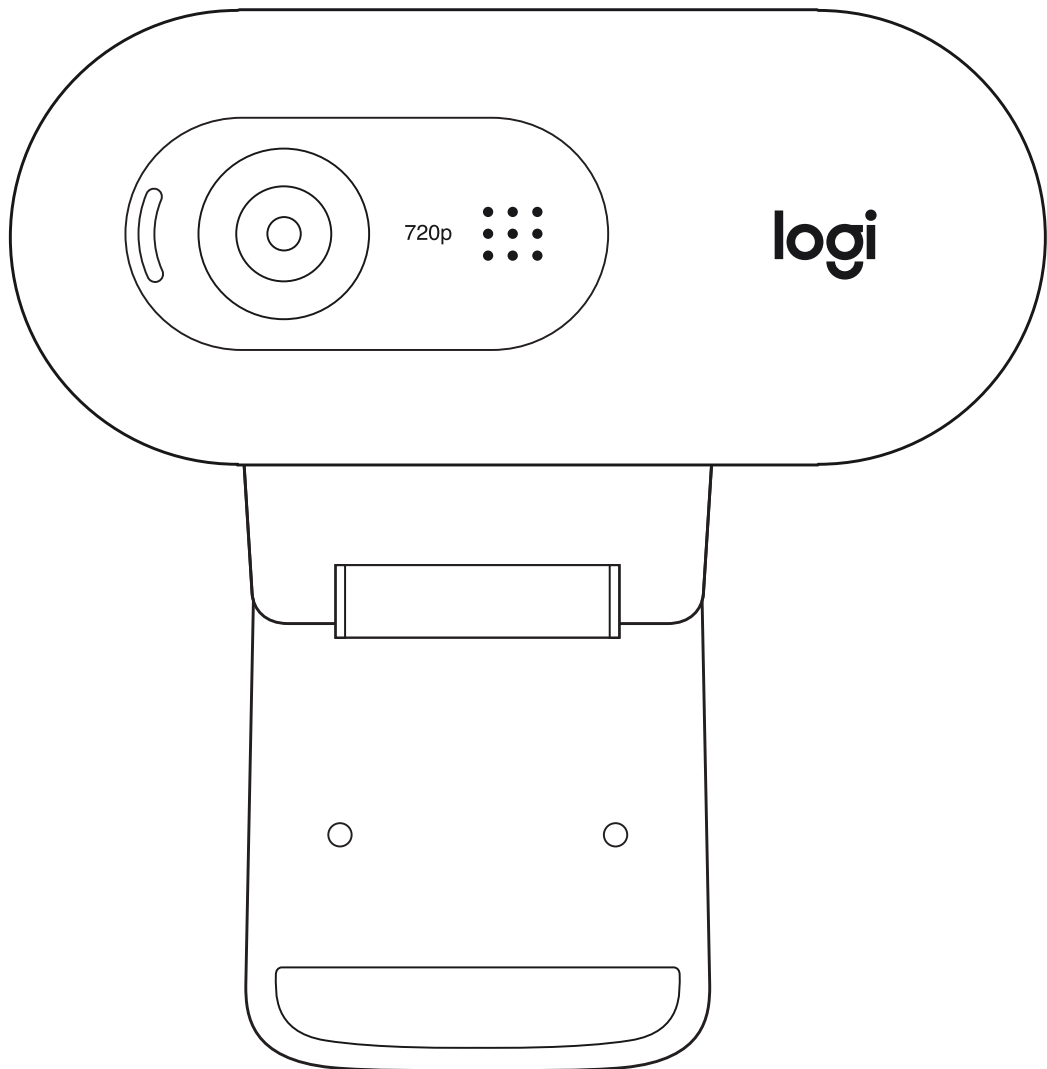

C270 HD WEBCAM

Complete Setup Guide
Guide d'installation complet

CONTENTS

English3

Français6

Español9

Português 12

KNOW YOUR PRODUCT

WHAT'S IN THE BOX

- 1 Webcam with 5 ft (1.5 m) attached USB-A cable
- 2 User documentation

SETTING UP THE WEBCAM

- 1 Place your webcam on a computer, laptop or monitor at a position or angle you desire.

- 2 Adjust the webcam to make sure the end on the universal mounting clip is flush with the back of your device.

- 3 Manually adjust the webcam up/down to the best position to frame yourself.

CONNECTING THE WEBCAM VIA USB-A

Plug the USB-A connector into the USB-A port on your computer.

SUCCESSFUL CONNECTION

LED activity light will light up when the webcam is in use by an application.

DIMENSIONS

INCLUDING FIXED MOUNTING CLIP:

Height x Width x Depth:

1.26 in (31.91 mm) x 2.87 in (72.91 mm) x 2.62 in (66.64 mm)

Cable Length: 5 ft (1.5 m)

Weight: 2.65 oz (75 g)

www.logitech.com/support/C270