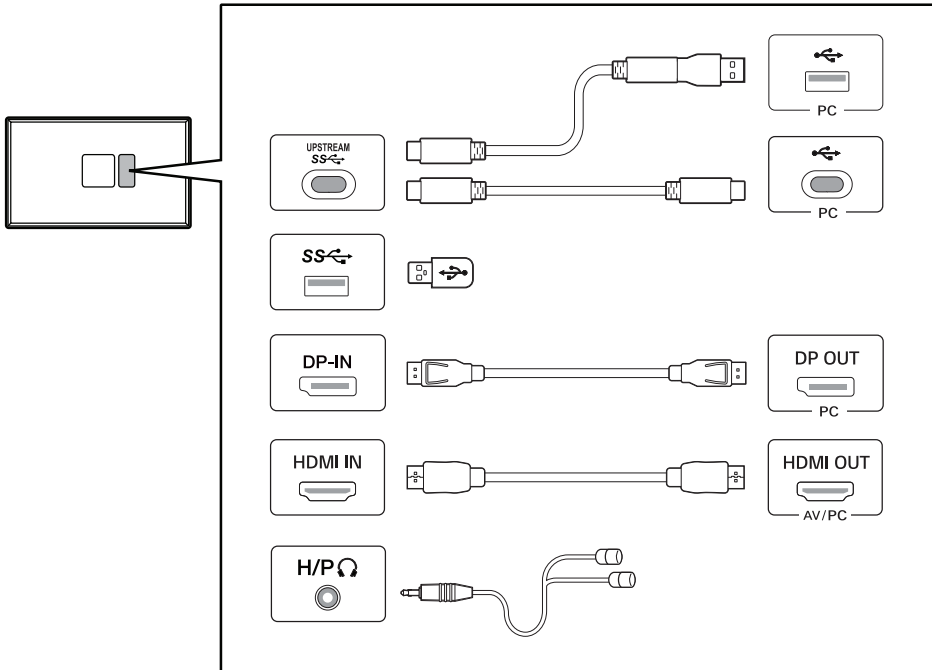

English

- Using a DVI to HDMI / DP (DisplayPort) to HDMI cable may cause compatibility issues.
- The USB port on the product functions as a USB hub.
- Make sure to use the supplied cable. Otherwise, this may cause the device to malfunction.

Français

- L'utilisation d'un câble DVI à HDMI/DP (DisplayPort) à HDMI peut présenter des problèmes de compatibilité.
- Le port USB du produit fonctionne comme un concentrateur USB.
- Assurez-vous d'utiliser le câble fourni avec le produit. Le non-respect de cette consigne peut entraîner un dysfonctionnement du périphérique.

Español

- El uso de un cable de DVI a HDMI / DP (DisplayPort) a HDMI puede causar problemas de compatibilidad.
- El puerto USB en el producto funciona como un concentrador USB.
- Asegúrese de utilizar el cable suministrado con el producto. De lo contrario, puede provocar que el dispositivo no funcione correctamente.