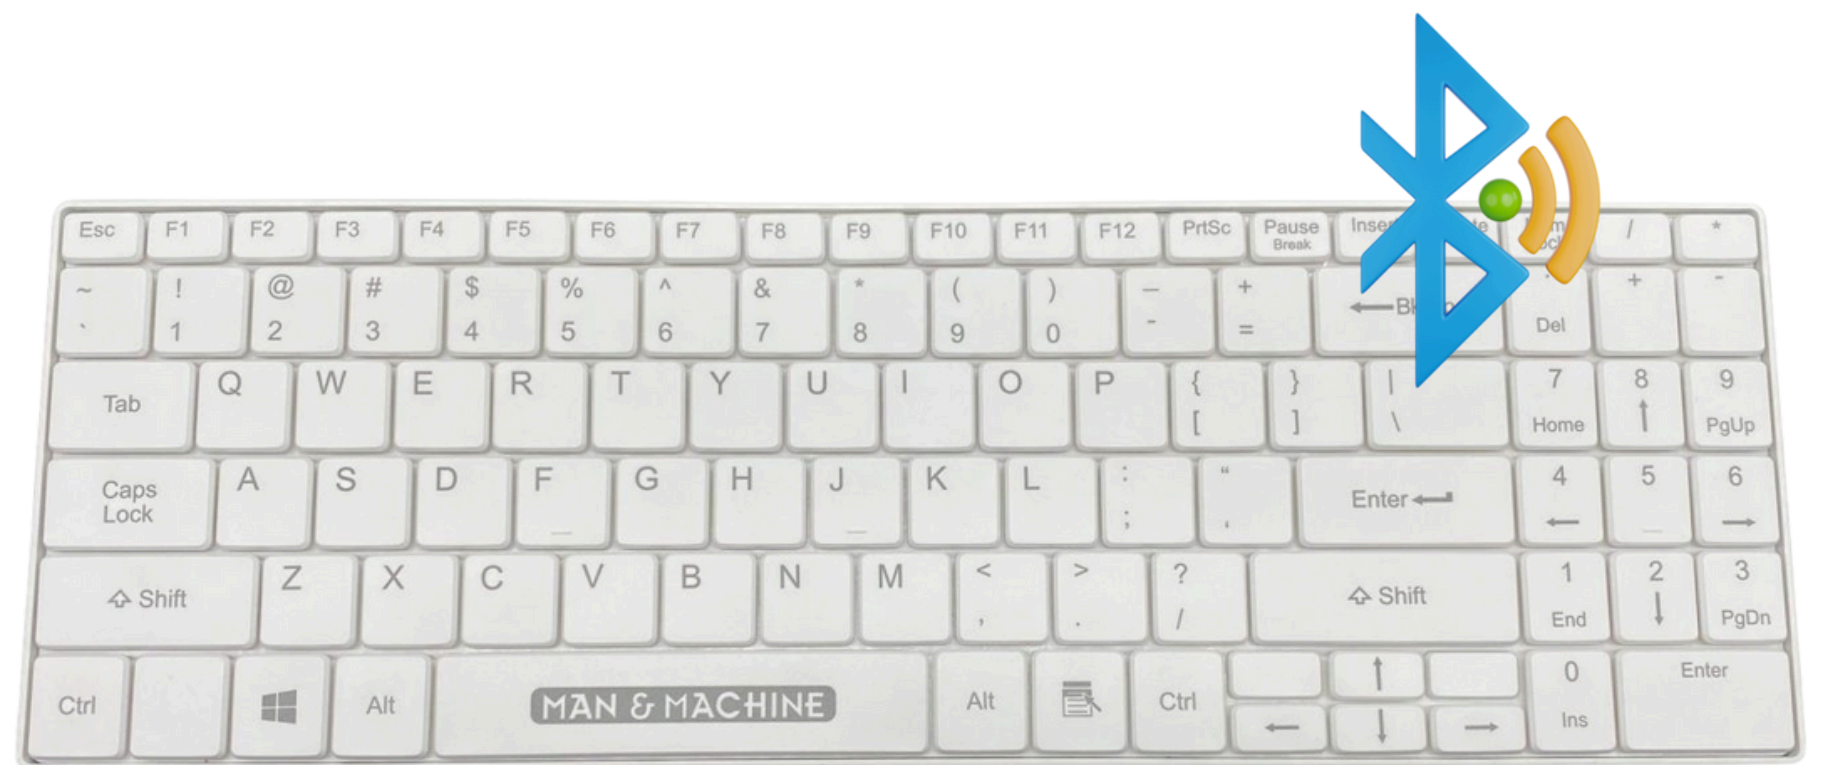

MAN & MACHINE

ESTABLISHED 1982

Its Cool Wireless Keyboard

Wireless Compact Keyboard |
Position it anywhere without
worrying about cables!

Features

- RF Wireless - connects via 2.4 GHz USB dongle
- Bluetooth™ Wireless Connection
- Low-profile key height
- Washable IP65
- Tilted Keyboard
- Compact keyboard w/ integrated numeric keypad
- 1-year warranty

Options

- Private Label (minimum order quantities apply) - add a one-color logo

Specifications

- Material: ABS plastic
- Size: 13.6 x 4.5 x 1 (in)
- Weight: 0.7 lb
- Cable Length: 17.7 (in)
- Storage Temperature: 32°F to 131°F
- Operating Temperature: 32°F to 131°F
- Power Consumption: Rechargeable Lithium Ion Battery
 - Actual battery life will vary with use and environmental conditions, and will naturally decrease with time and usage.
- Platforms: Windows, MAC, Linux
- Layout: 99 keys including 12 Function keys
- Keystroke Rating: 8 million
- Protection Rating: IP65
- Compliance: CE, FCC
- Connector: 2.4 GHz USB dongle
- Wireless Connectivity: Bluetooth™ connectivity up to 30 ft (10 m)

Colors

- White

ADD A PRINTED FITTED DRAPE

Enjoy the benefits of a sealed one-wiped cleaning solution without compromising tactile feedback.

- Tightly fitted silicone drape stays in position
- Disinfectable
- Sterilizable at 134°C
- Replaceable/Disposable