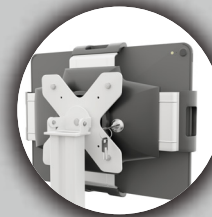

Anti-Theft Security Enclosure