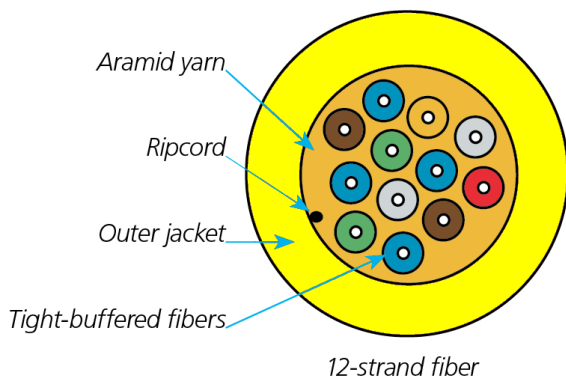

# OS2 9/125 Single-Mode Bulk Fiber Optic Cable, Indoor, Distribution Style - Tight Buffered, OFNR, Custom Length