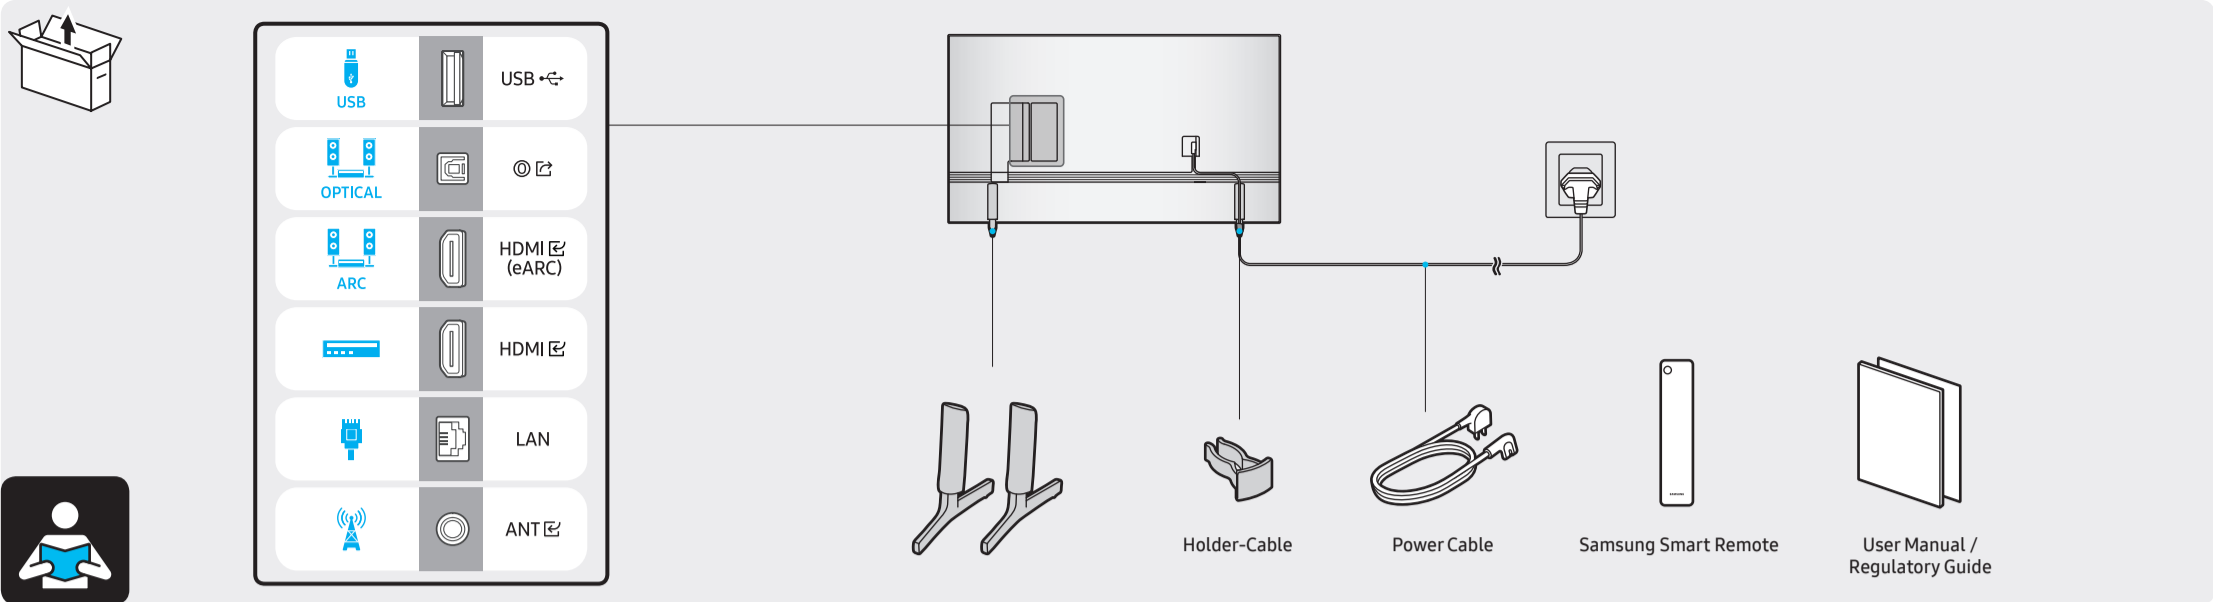

# QUICK SETUP GUIDE

Scan this QR code with your smart phone to see helpful videos.

43"  
-  
50"

55"  
-  
70"

1

2

2-1

2-2