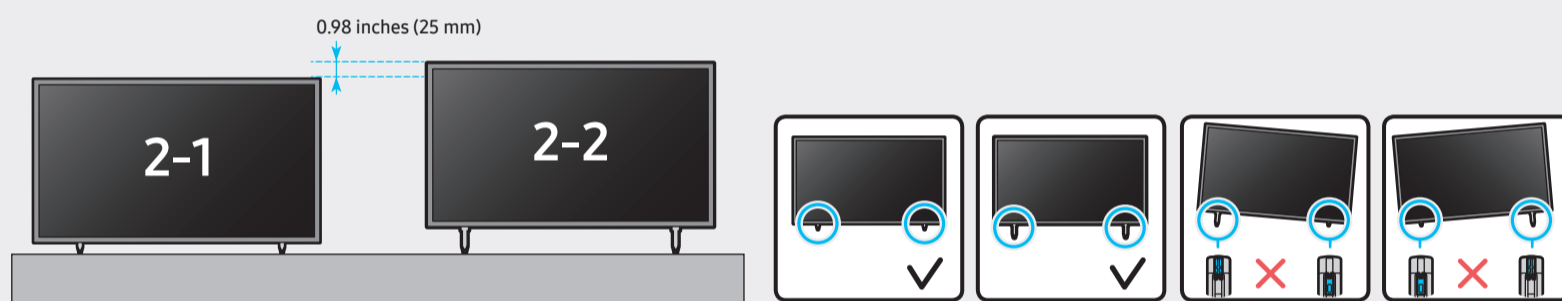

# QUICK SETUP GUIDE

Scan this QR code with your smart phone to see helpful videos.

43"  
-  
50"

55"  
-  
70"

1

2

2-1

2-2