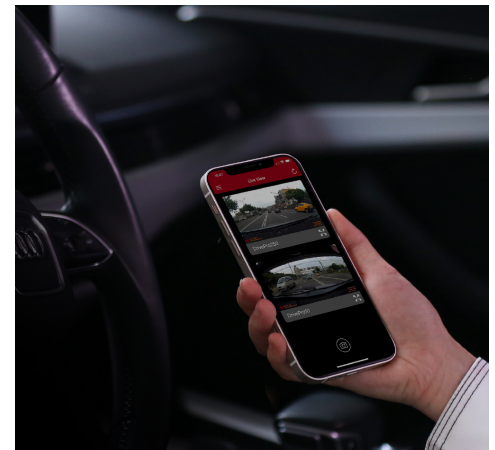

## Dual Camera Dashcam DrivePro 620

The DrivePro 620 is the ultimate pair of dashcams combining Transcend's DrivePro 250 as the front camera and DrivePro 10 as the rear camera. Featuring high-sensitivity STARVIS™ image sensors, it delivers crystal clear sharpness and night images even in low light. 1080P Full HD recording at 60fps ensures smooth image capture and clear critical shots. With built-in safety functions like a head-up display, emergency recording, and more, the DrivePro 620 is bound to protect your journey all round.

### STARVIS™ high-sensitivity image sensors

The DrivePro 620 is the ultimate in dashcam technology, pairing Transcend's DrivePro 250 as a front camera and DrivePro 10 as a rear camera. Both feature STARVIS™ image sensors to capture high-resolution images in superb, rich color even in low light. Supporting 1080P Full HD recording at 60fps, the DrivePro 620 offers smooth footage as well as crisp still images.

### Dual camera recording, double the safety.

Packed with compact front and rear cameras, the DrivePro 620 monitors both the road ahead and behind simultaneously in ultra-high resolution, which means extra security for your journey. The 140° wide-angle view makes sure no details are missed. Plenty of smart functions make every journey safer.

### Wi-Fi connectivity

The DrivePro 620 features Wi-Fi connectivity to connect it to the exclusive DrivePro App for real-time footage playback and download. When Wi-Fi is activated in the front camera, the rear camera will be automatically connected to Wi-Fi as well. This means ease of access to video evidence for reporting incidents to law enforcement and insurance companies without having to remove the memory card.