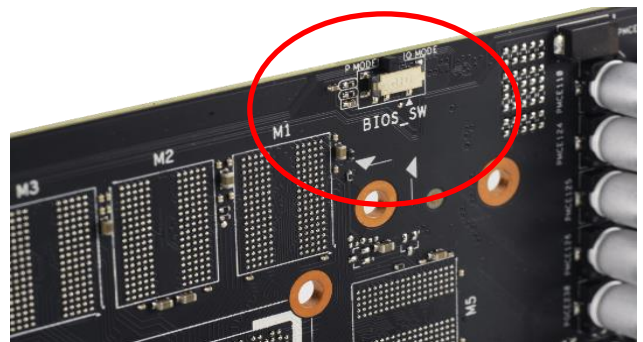

■ Dual BIOS Switch

Switch between Quiet and Performance BIOS profiles without software