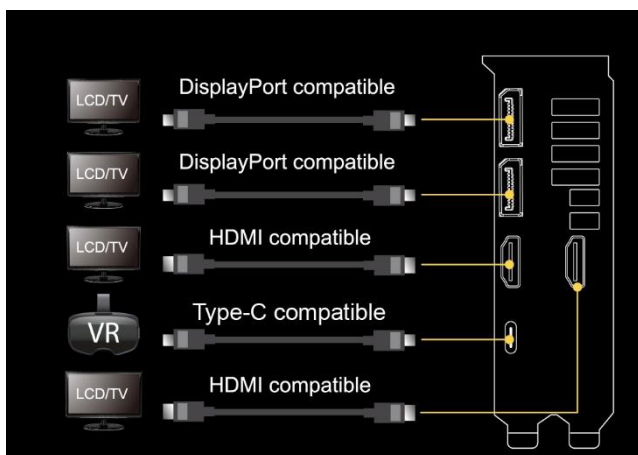

ASUS Features

OC
Edition

- **OC Edition:**
  1890 MHz GPU boost clock and 14000 MHz memory clock in OC mode for outstanding gaming experience

8 GDDR6
GB
Memory

- **Gigantic 8GB GDDR6 Memory:**
  On-board memory for the best gaming experience & the best resolution

GPU
TWEAK II
REAL-TIME GRAPHICS TUNING
AND LIVE STREAMING

- **GPU Tweak II:**
  GPU Tweak II helps you modify clock speeds, voltages, fan performance and more, all via an intuitive interface.

GPU Features

- **NVIDIA® G-SYNC™ Technology:**
  The GeForce® RTX 2080 features NVIDIA® G-SYNC™ display technology for the smoothest and fastest gaming imaginable, eliminating screen tearing and minimizing display stutter and input lag. Enjoy the latest first-person shooters, sports and action-adventure games at super-fast frame rates, even at the highest graphics settings.
- **NVIDIA® Highlights:**
  Automatically record your best gaming moments.
- **NVIDIA® Ansel:**
  Turn screenshots into art with 360, HDR, and Super-Res photos.
- **VR Ready:**
  Discover next-generation VR performance, the lowest latency, and plug-and-play compatibility with leading headsets—driven by NVIDIA VRWorks™ technologies. VR audio, physics, and haptics let you hear and feel every moment.

I/O Specifications