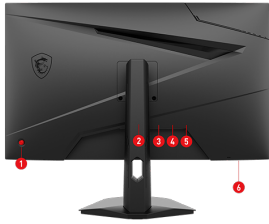

SPECIFICATIONS

Panel Size	23.8" (60cm)
Active Display Area (mm)	527.04(H) x 296.46(V)
Curvature	Flat
Panel Type	Rapid IPS
Panel Resolution	1920 x 1080 (FHD)
Pixel Pitch (H x V)	0.2745(H) x 0.2745(V)
Aspect Ratio	16:9
Brightness (nits)	300
Contrast Ratio	1000:1
DCR	100000000:1
Signal Frequency	55.3~200 KHz(H) /48~180 Hz(V)
ACTIVATED RANGE	48~180Hz
Refresh Rate	180Hz
Response time	1ms (GtG)
DYNAMIC REFRESH RATE TECHNOLOGY	Adaptive-Sync
HDR Support	N/A
Video ports	1x Display Port (1.2a) 2x HDMI™ (2.0b)
USB ports	N/A
Audio ports	1x Earphone out
Viewing Angle	178° (H) / 178° (V)
Adobe RGB / DCI-P3 / sRGB	91% / 88% / 118%
Surface Treatment	Anti-glare
Display Colors	16.7M (8bits)
Frameless Design	Yes
PIP / PBP Function	N/A
Power Type	External Adaptor 12V 3A
Power Input	100~240V, 50/60Hz
Adjustment (Tilt)	-5° ~ 20°
Adjustment (Swivel)	N/A
Adjustment (Pivot)	N/A
Adjustment (Height)	N/A
Kensington Lock	Yes
VESA Mounting	75 x 75 mm
Weight (NW / GW)	4.2 kg / 5.6 kg 2.7 kg (without stand)

1ms Fast Response Time

Eliminate screen tearing and choppy frame rates with 1ms(MPRT) response time.

Console Mode - FHD only

Best solution for console users: FHD@120Hz

Night Vision

See every detail clearly in the dark, helping you find and attack enemies before they notice.

Wide Color Gamut

Game colors and details will look more realistic and refined, to push game immersion to its limits.

Dimension (W x D x H)	541.9 x 231.9 x 424.3 mm 541.9 x 59.7 x 322.3 mm (Without stand)
Carton Dimension (W X D X H)	622 x 160 x 409 mm (WW carton) 637 x 174 x 433 mm (JP carton)
Note	Display Port: 1920 x 1080 (Up to 180Hz) HDMI™: 1920 x 1080 (Up to 180Hz) Adobe RGB, DCI-P3 and sRGB follow CIE1976 Standard

CONNECTIONS

1. 5-way joystick navigator
2. 2 x HDMI™ (2.0b)
3. 1 x Display Port (1.2a)
4. Headphone out
5. DC jack
6. Kensington lock