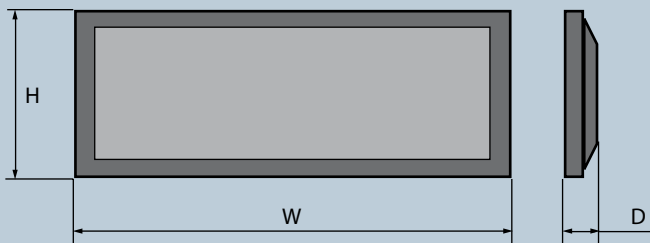

RS-232C Multi-Monitor Connectivity Feature

RS-232C enables remote controlling of multiple monitors with a single computer. User can control the power, contrast, brightness, volume, etc with a single computer source by connecting cables among displays.