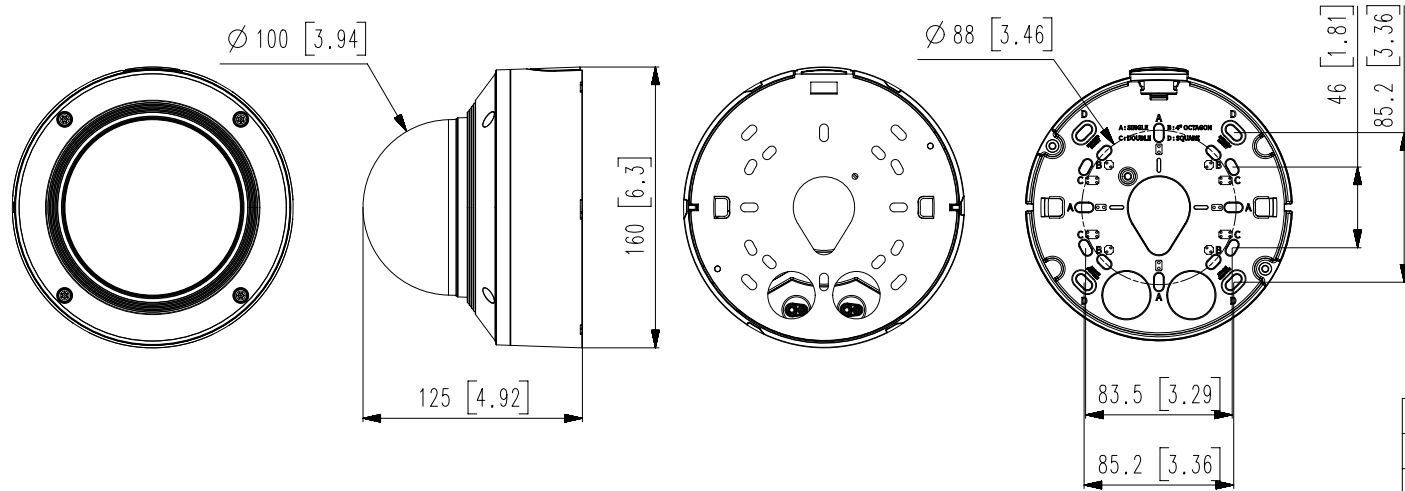

16		
15		
14		
13		
12		
11	PND-A6081RV	21.02.08
10	XND-9082RV	19.12.18
9	XND-8082RV	19.12.18
8	XND-8081REV	19.12.18
7	XND-6081REV	19.12.18
6	PND-A9081R	19.09.27
5	XND-8081RV	19.09.27
4	XND-6081RV	19.09.27
3	XND-6081V	19.09.27
2	XND-8081VZ	19.09.27
1	XND-6081VZ	19.09.27
No.	MODEL NAME	DATE
Unit:mm[inch]		SCALE:1/1
Hanwha Techwin		

© Hanwha Techwin Co.,Ltd. All rights reserved.