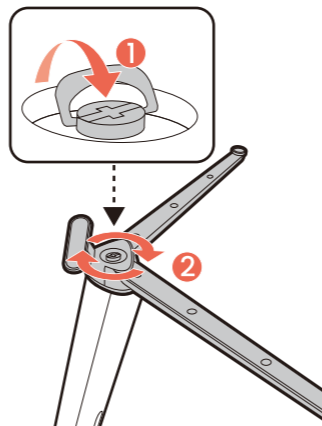

BenQ

MOBIUZ

LCD Monitor

Quick Start Guide

EX Series

DN: EX381U-EQ-V0

© 2024 BenQ Corporation. All rights reserved. Rights of modification reserved.

Package contents

Remote control
(May not include
CR2032 battery)

Setup

1

2

3

Setup video

P/N: 4J.XXXXX.XXX

4

5 Video

6 Audio

7

8

BenQ's Gaming Monitor Unveil the Unseen

AI-Driven Technologies

Gamer-Experienced Colors

Color modes
Sci-fi | Fantasy | Realistic

Setup for gaming