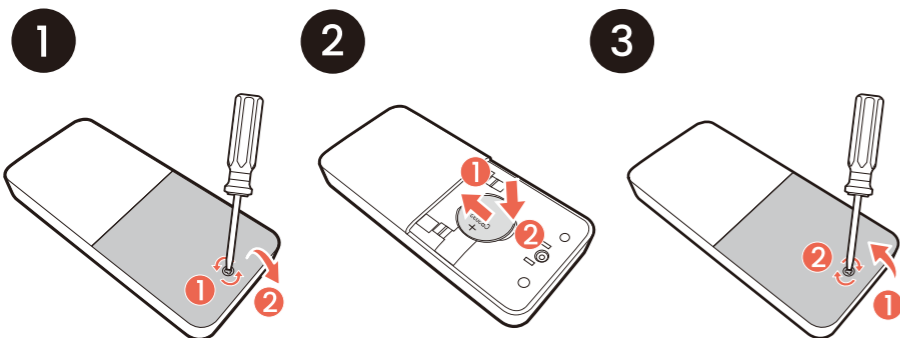

Color Shuttle: Easily download, manage, and share color modes for game titles.

Remote control

Non-Europe

Europe

Support.BenQ.com

Warranty Information

Online Manual

Product Support

Software Download

0~40°C 10~90% 0~3000m

-20~60°C 10~60% 0~12000m

HIGH-DEFINITION MULTIMEDIA INTERFACE

(For models with HDMI inputs)

The terms HDMI, HDMI High-Definition Multimedia Interface, HDMI Trade Dress and the HDMI Logos are trademarks or registered trademarks of HDMI Licensing Administrator, Inc.