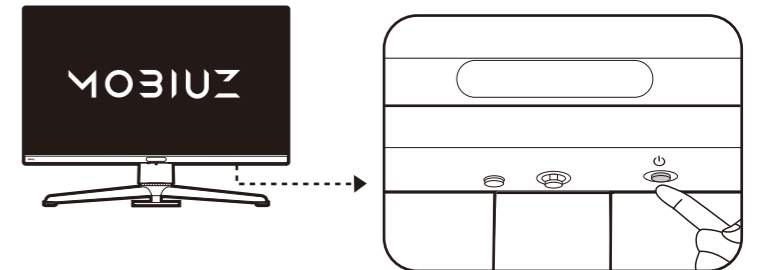

BenQ

MOBIUZ

LCD Monitor

Quick Start Guide

EX Series

DN: EX381U-EQ-V0

© 2024 BenQ Corporation. All rights reserved. Rights of modification reserved.

Package contents

Remote control
(May not include
CR2032 battery)

Setup

1

2

3

Setup video

P/N: 4J.XXXXX.XXX

4

5 Video

6 Audio

7

8

BenQ's Gaming Monitor Unveil the Unseen

AI-Driven Technologies

Gamer-Experienced Colors

Color modes
Sci-fi | Fantasy | Realistic

Setup for gaming