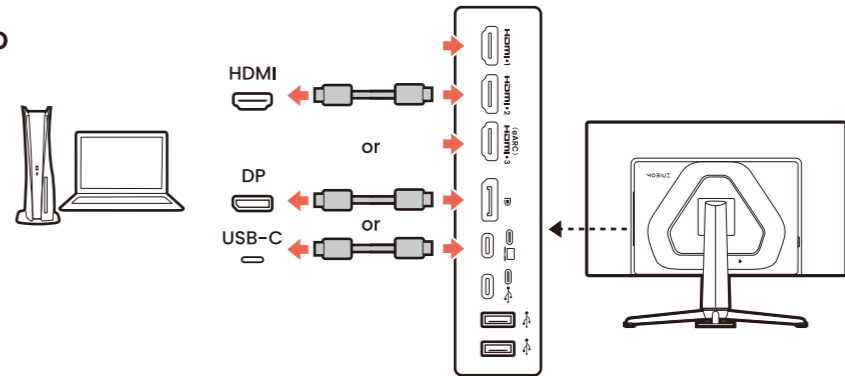

5 Video

6 Audio