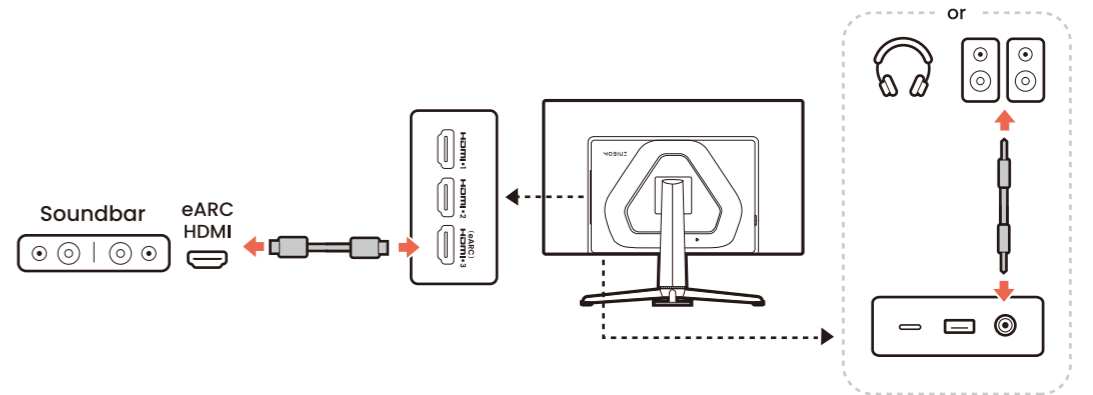

BenQ

MOBIUZ

LCD Monitor

Quick Start Guide

EX Series

DN: EX381U-EQ-V0

© 2024 BenQ Corporation. All rights reserved. Rights of modification reserved.

Package contents

Remote control
(May not include
CR2032 battery)

Setup

1

2

3

Setup video

P/N: 4J.XXXXX.XXX

4

5 Video

6 Audio

7

8

BenQ's Gaming Monitor Unveil the Unseen

AI-Driven Technologies

Gamer-Experienced Colors

Color modes
Sci-fi | Fantasy | Realistic

Setup for gaming