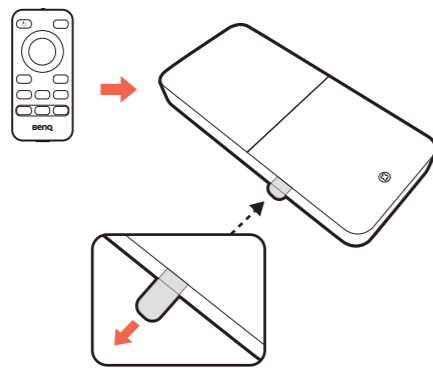

8

BenQ's Gaming Monitor Unveil the Unseen

AI-Driven Technologies

Gamer-Experienced Colors

Color modes
Sci-fi | Fantasy | Realistic

Setup for gaming

Angle adjustment

Installing software

Color Shuttle: Easily download, manage, and share color modes for game titles.

Remote control

Non-Europe

Europe

Support.BenQ.com

Warranty Information

Online Manual

Product Support