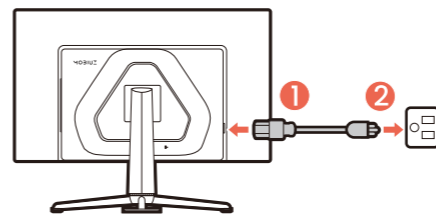

BenQ

MOBIUZ

LCD Monitor

Quick Start Guide

EX Series

DN: EX381U-EQ-V0

© 2024 BenQ Corporation. All rights reserved. Rights of modification reserved.

Package contents

Remote control
(May not include
CR2032 battery)

Setup

1

2

3

Setup video

P/N: 4J.XXXXX.XXX

4

5 Video

6 Audio

7

8

BenQ's Gaming Monitor Unveil the Unseen

AI-Driven Technologies

Gamer-Experienced Colors

Color modes
Sci-fi | Fantasy | Realistic

Setup for gaming