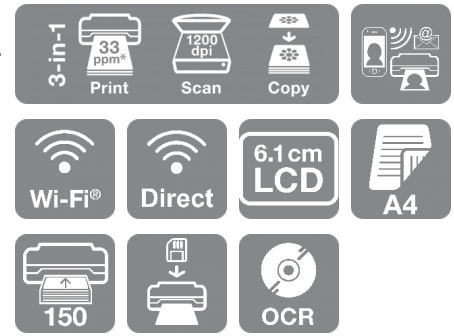

Expression Home XP-5155

DATASHEET / BROCHURE

Compact and stylish, this multifunction printer is sure to impress with individual inks, mobile printing and A4 double-sided printing.

This stylish and compact all-in-one looks great from every angle. Discover how easy everyday tasks can be with A4 double-sided printing, an up to 150-sheet front-loading paper cassette, memory card slot and large 6.1 cm LCD screen. Print from almost anywhere using Epson's mobile printing¹ solutions.

Stylish and space-saving

This affordable model efficiently uses your space combining print, scan and copying facilities in one unit.

Easy to use

The XP-5155 is versatile with Wi-Fi for printing and scanning wirelessly around the home and Wi-Fi Direct for printing without a wireless network. Print photos without a computer using its memory card slot and 6.1 cm LCD screen, and use paper efficiently with A4 double-sided printing and minimise refills with the 150-sheet paper cassette.

KEY FEATURES

- **Compact and stylish**
Small footprint and looks great from all angles
- **Convenient and efficient**
Double-sided printing and up to 150 sheet front-loading paper tray
- **Easy mobile printing**
Print easily from your smartphone or tablet¹
- **Wi-Fi & Wi-Fi Direct**
Wireless printing with or without a network
- **6.1 cm LCD screen**
Scan, copy and print photos directly from a memory card