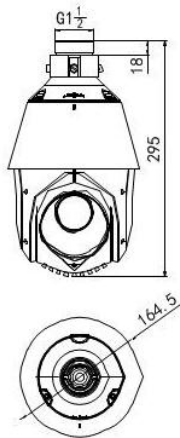

### Dome Camera

<b>Model</b>	<b>DS-2DE4120I-D</b>
<b>Camera Module</b>	
Image Sensor	1/3" Progressive Scan CMOS
Min. Illumination	F1.6, AGC On: Color: 0.05 lux, B/W : 0.01 lux, 0 lux with IR
Max. Image Resolution	1280 × 960
Focal Length	4.7-94.0mm, 20x
Digital Zoom	16X
Zoom Speed	Approx.3s(Optical Wide~Tele)
Angle of View	58.3-3.2 degree (Wide~Tele)
Min. Working Distance	10~1,000mm(Wide~Tele)
Aperture Range	F1.6~F3.5
Focus Mode	Auto / Semiautomatic / Manual
DWDR	Support
S / N Ratio	≥ 52dB
Shutter Time	1-1/10,000s
AGC	Auto / Manual
White Balance	Auto / Manual /ATW/Indoor/Outdoor/Daylight lamp/Sodium lamp
Day & Night	IR Cut Filter
Privacy Mask	8 privacy masks programmable
Enhancement	3D DNR, Defog, HLC/BLC
<b>Pan and Tilt</b>	
Range	Pan:360° endless; Tilt: -15°~90°(Auto Flip)
Speed	Pan Manual Speed: 0.1~80°/s, Pan Preset Speed: 80°/s Tilt Manual Speed: 0.1~80°/s, Tilt Preset Speed: 80°/s
Number of Preset	300
Patrol	8 patrols, up to 32 presets per patrol
Park Action	Preset / Patrol / Pattern / Pan scan / Tilt scan / Random scan / Frame scan / Panorama scan
Scheduled Task	Auto scan / Frame scan / Random scan / Patrol / Pattern / Preset / Panorama scan / Tilt scan / Dome reboot / Dome adjust
<b>Features</b>	
Detection	Intrusion detection, Line crossing detection, Motion detection
ROI encoding	Support 4 areas with adjustable levels
<b>Infrared</b>	
IR Distance	Up to 100m
IR Intensity	Automatically adjusted, depending on the zoom ratio
<b>Network</b>	
Ethernet	10Base-T / 100Base-TX, RJ45 connector
Main Stream	50Hz:25fps(1280×960), 25fps (1280×720), 60Hz:30fps(1280×960), 30fps (1280×720)

## 1.3MP 20X Network IR PTZ

## Dimensions

Unit:mm