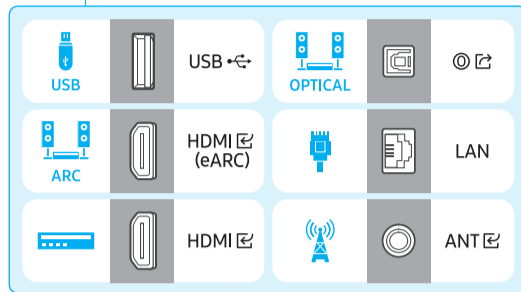

SAMSUNG

Unpacking and Installation Guide

Scan this QR code with your smart phone to see helpful videos.

| | A | B | C | D | E | F | G | H |
|---------|-------------------------|-------------------------|----------------------|-------------------------|------------------------|-------------|--------------------|---------------------|
| 43QN9*C | 37.8 inches (960.8 mm) | 22.0 inches (558.9 mm) | 1.1 inches (26.9 mm) | 24.4 inches (619.9 mm) | 8.7 inches (220.0 mm) | 42.5 inches | 20.7 lbs (9.4 kg) | 29.5 lbs (13.4 kg) |
| 50QN9*C | 43.8 inches (1113.6 mm) | 25.4 inches (644.1 mm) | 1.1 inches (26.9 mm) | 27.8 inches (705.4 mm) | 8.7 inches (220.0 mm) | 49.5 inches | 29.8 lbs (13.5 kg) | 38.8 lbs (17.6 kg) |
| 55QN9*C | 48.3 inches (1227.4 mm) | 27.8 inches (705.6 mm) | 1.1 inches (26.9 mm) | 30.2 inches (768.2 mm) | 9.3 inches (237.0 mm) | 54.6 inches | 39.0 lbs (17.7 kg) | 45.4 lbs (20.6 kg) |
| 65QN9*C | 56.9 inches (1446.3 mm) | 32.6 inches (828.7 mm) | 1.1 inches (26.9 mm) | 35.1 inches (891.3 mm) | 10.7 inches (270.6 mm) | 64.5 inches | 53.4 lbs (24.2 kg) | 60.6 lbs (27.5 kg) |
| 75QN9*C | 65.7 inches (1670.0 mm) | 37.7 inches (957.4 mm) | 1.1 inches (27.7 mm) | 40.0 inches (1017.2 mm) | 11.9 inches (301.2 mm) | 74.5 inches | 75.2 lbs (34.1 kg) | 87.5 lbs (39.7 kg) |
| 85QN9*C | 74.5 inches (1892.2 mm) | 42.6 inches (1081.9 mm) | 1.1 inches (27.9 mm) | 45.0 inches (1143.0 mm) | 12.6 inches (321.3 mm) | 84.5 inches | 96.0 lbs (43.5 kg) | 110.0 lbs (49.9 kg) |