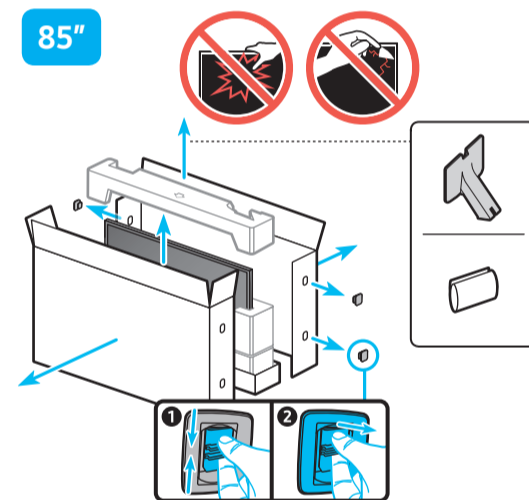

SAMSUNG

Unpacking and Installation Guide

Scan this QR code with your smart phone to see helpful videos.

| | A | B | C | D | E | F | G | H |
|---------|-------------------------|-------------------------|----------------------|-------------------------|------------------------|-------------|--------------------|---------------------|
| 43QN9*C | 37.8 inches (960.8 mm) | 22.0 inches (558.9 mm) | 1.1 inches (26.9 mm) | 24.4 inches (619.9 mm) | 8.7 inches (220.0 mm) | 42.5 inches | 20.7 lbs (9.4 kg) | 29.5 lbs (13.4 kg) |
| 50QN9*C | 43.8 inches (1113.6 mm) | 25.4 inches (644.1 mm) | 1.1 inches (26.9 mm) | 27.8 inches (705.4 mm) | 8.7 inches (220.0 mm) | 49.5 inches | 29.8 lbs (13.5 kg) | 38.8 lbs (17.6 kg) |
| 55QN9*C | 48.3 inches (1227.4 mm) | 27.8 inches (705.6 mm) | 1.1 inches (26.9 mm) | 30.2 inches (768.2 mm) | 9.3 inches (237.0 mm) | 54.6 inches | 39.0 lbs (17.7 kg) | 45.4 lbs (20.6 kg) |
| 65QN9*C | 56.9 inches (1446.3 mm) | 32.6 inches (828.7 mm) | 1.1 inches (26.9 mm) | 35.1 inches (891.3 mm) | 10.7 inches (270.6 mm) | 64.5 inches | 53.4 lbs (24.2 kg) | 60.6 lbs (27.5 kg) |
| 75QN9*C | 65.7 inches (1670.0 mm) | 37.7 inches (957.4 mm) | 1.1 inches (27.7 mm) | 40.0 inches (1017.2 mm) | 11.9 inches (301.2 mm) | 74.5 inches | 75.2 lbs (34.1 kg) | 87.5 lbs (39.7 kg) |
| 85QN9*C | 74.5 inches (1892.2 mm) | 42.6 inches (1081.9 mm) | 1.1 inches (27.9 mm) | 45.0 inches (1143.0 mm) | 12.6 inches (321.3 mm) | 84.5 inches | 96.0 lbs (43.5 kg) | 110.0 lbs (49.9 kg) |