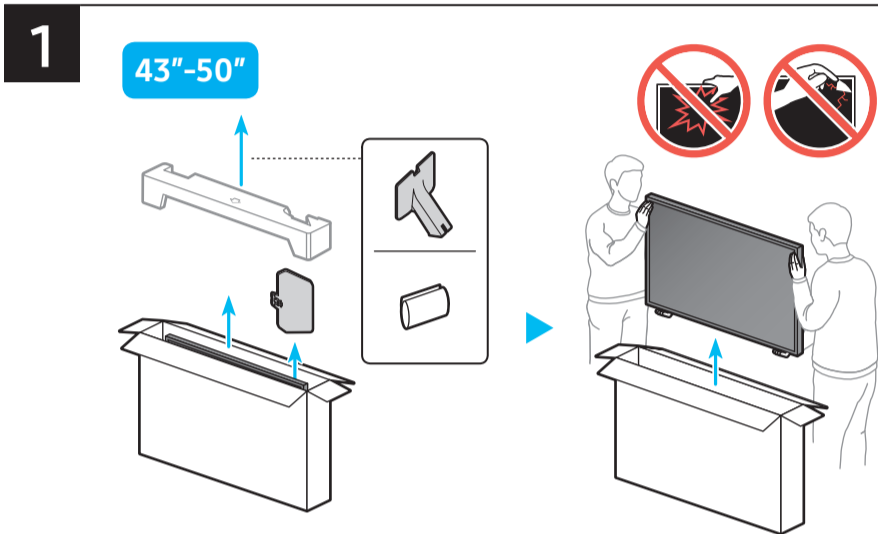

SAMSUNG

Unpacking and Installation Guide

Scan this QR code with your smart phone to see helpful videos.

| | A | B | C | D | E | F | G | H |
|---------|-------------------------|-------------------------|----------------------|-------------------------|------------------------|-------------|--------------------|---------------------|
| 43QN9*C | 37.8 inches (960.8 mm) | 22.0 inches (558.9 mm) | 1.1 inches (26.9 mm) | 24.4 inches (619.9 mm) | 8.7 inches (220.0 mm) | 42.5 inches | 20.7 lbs (9.4 kg) | 29.5 lbs (13.4 kg) |
| 50QN9*C | 43.8 inches (1113.6 mm) | 25.4 inches (644.1 mm) | 1.1 inches (26.9 mm) | 27.8 inches (705.4 mm) | 8.7 inches (220.0 mm) | 49.5 inches | 29.8 lbs (13.5 kg) | 38.8 lbs (17.6 kg) |
| 55QN9*C | 48.3 inches (1227.4 mm) | 27.8 inches (705.6 mm) | 1.1 inches (26.9 mm) | 30.2 inches (768.2 mm) | 9.3 inches (237.0 mm) | 54.6 inches | 39.0 lbs (17.7 kg) | 45.4 lbs (20.6 kg) |
| 65QN9*C | 56.9 inches (1446.3 mm) | 32.6 inches (828.7 mm) | 1.1 inches (26.9 mm) | 35.1 inches (891.3 mm) | 10.7 inches (270.6 mm) | 64.5 inches | 53.4 lbs (24.2 kg) | 60.6 lbs (27.5 kg) |
| 75QN9*C | 65.7 inches (1670.0 mm) | 37.7 inches (957.4 mm) | 1.1 inches (27.7 mm) | 40.0 inches (1017.2 mm) | 11.9 inches (301.2 mm) | 74.5 inches | 75.2 lbs (34.1 kg) | 87.5 lbs (39.7 kg) |
| 85QN9*C | 74.5 inches (1892.2 mm) | 42.6 inches (1081.9 mm) | 1.1 inches (27.9 mm) | 45.0 inches (1143.0 mm) | 12.6 inches (321.3 mm) | 84.5 inches | 96.0 lbs (43.5 kg) | 110.0 lbs (49.9 kg) |