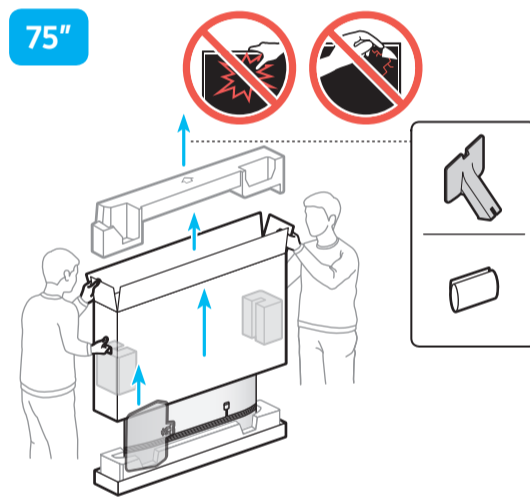

SAMSUNG

Unpacking and Installation Guide

Scan this QR code with your smart phone to see helpful videos.

| | A | B | C | D | E | F | G | H |
|---------|-------------------------|-------------------------|----------------------|-------------------------|------------------------|-------------|--------------------|---------------------|
| 43QN9*C | 37.8 inches (960.8 mm) | 22.0 inches (558.9 mm) | 1.1 inches (26.9 mm) | 24.4 inches (619.9 mm) | 8.7 inches (220.0 mm) | 42.5 inches | 20.7 lbs (9.4 kg) | 29.5 lbs (13.4 kg) |
| 50QN9*C | 43.8 inches (1113.6 mm) | 25.4 inches (644.1 mm) | 1.1 inches (26.9 mm) | 27.8 inches (705.4 mm) | 8.7 inches (220.0 mm) | 49.5 inches | 29.8 lbs (13.5 kg) | 38.8 lbs (17.6 kg) |
| 55QN9*C | 48.3 inches (1227.4 mm) | 27.8 inches (705.6 mm) | 1.1 inches (26.9 mm) | 30.2 inches (768.2 mm) | 9.3 inches (237.0 mm) | 54.6 inches | 39.0 lbs (17.7 kg) | 45.4 lbs (20.6 kg) |
| 65QN9*C | 56.9 inches (1446.3 mm) | 32.6 inches (828.7 mm) | 1.1 inches (26.9 mm) | 35.1 inches (891.3 mm) | 10.7 inches (270.6 mm) | 64.5 inches | 53.4 lbs (24.2 kg) | 60.6 lbs (27.5 kg) |
| 75QN9*C | 65.7 inches (1670.0 mm) | 37.7 inches (957.4 mm) | 1.1 inches (27.7 mm) | 40.0 inches (1017.2 mm) | 11.9 inches (301.2 mm) | 74.5 inches | 75.2 lbs (34.1 kg) | 87.5 lbs (39.7 kg) |
| 85QN9*C | 74.5 inches (1892.2 mm) | 42.6 inches (1081.9 mm) | 1.1 inches (27.9 mm) | 45.0 inches (1143.0 mm) | 12.6 inches (321.3 mm) | 84.5 inches | 96.0 lbs (43.5 kg) | 110.0 lbs (49.9 kg) |