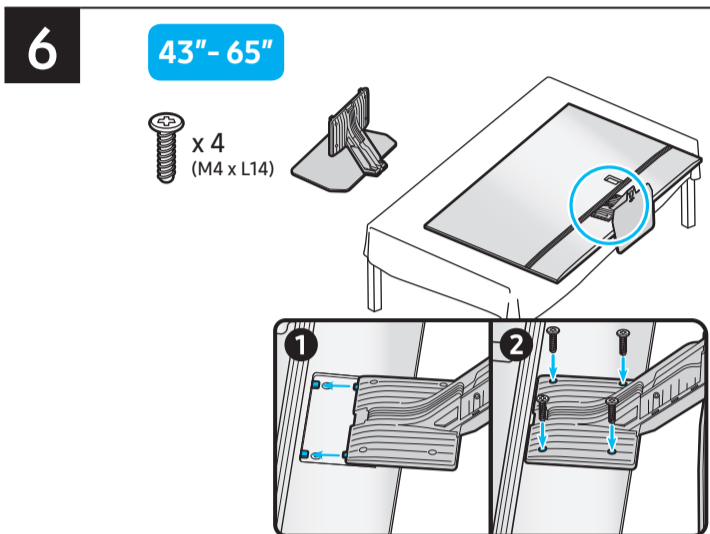

SAMSUNG

Unpacking and Installation Guide

Scan this QR code with your smart phone to see helpful videos.

| | A | B | C | D | E | F | G | H |
|---------|-------------------------|-------------------------|----------------------|-------------------------|------------------------|-------------|--------------------|---------------------|
| 43QN9*C | 37.8 inches (960.8 mm) | 22.0 inches (558.9 mm) | 1.1 inches (26.9 mm) | 24.4 inches (619.9 mm) | 8.7 inches (220.0 mm) | 42.5 inches | 20.7 lbs (9.4 kg) | 29.5 lbs (13.4 kg) |
| 50QN9*C | 43.8 inches (1113.6 mm) | 25.4 inches (644.1 mm) | 1.1 inches (26.9 mm) | 27.8 inches (705.4 mm) | 8.7 inches (220.0 mm) | 49.5 inches | 29.8 lbs (13.5 kg) | 38.8 lbs (17.6 kg) |
| 55QN9*C | 48.3 inches (1227.4 mm) | 27.8 inches (705.6 mm) | 1.1 inches (26.9 mm) | 30.2 inches (768.2 mm) | 9.3 inches (237.0 mm) | 54.6 inches | 39.0 lbs (17.7 kg) | 45.4 lbs (20.6 kg) |
| 65QN9*C | 56.9 inches (1446.3 mm) | 32.6 inches (828.7 mm) | 1.1 inches (26.9 mm) | 35.1 inches (891.3 mm) | 10.7 inches (270.6 mm) | 64.5 inches | 53.4 lbs (24.2 kg) | 60.6 lbs (27.5 kg) |
| 75QN9*C | 65.7 inches (1670.0 mm) | 37.7 inches (957.4 mm) | 1.1 inches (27.7 mm) | 40.0 inches (1017.2 mm) | 11.9 inches (301.2 mm) | 74.5 inches | 75.2 lbs (34.1 kg) | 87.5 lbs (39.7 kg) |
| 85QN9*C | 74.5 inches (1892.2 mm) | 42.6 inches (1081.9 mm) | 1.1 inches (27.9 mm) | 45.0 inches (1143.0 mm) | 12.6 inches (321.3 mm) | 84.5 inches | 96.0 lbs (43.5 kg) | 110.0 lbs (49.9 kg) |