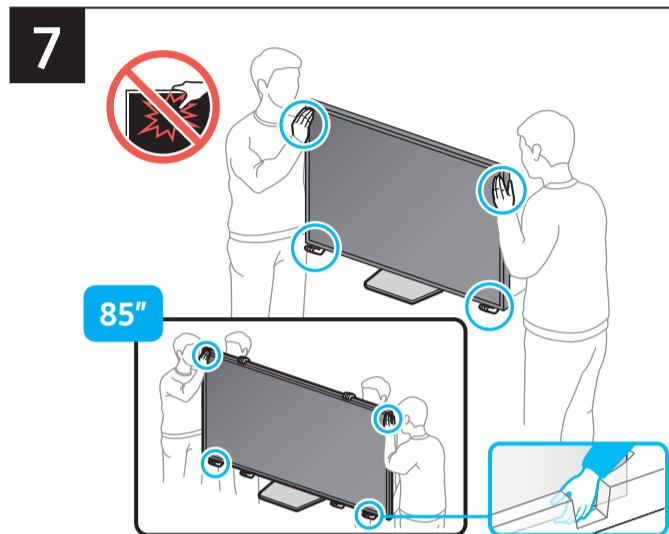

SAMSUNG

Unpacking and Installation Guide

Scan this QR code with your smart phone to see helpful videos.

| | A | B | C | D | E | F | G | H |
|---------|-------------------------|-------------------------|----------------------|-------------------------|------------------------|-------------|--------------------|---------------------|
| 43QN9*C | 37.8 inches (960.8 mm) | 22.0 inches (558.9 mm) | 1.1 inches (26.9 mm) | 24.4 inches (619.9 mm) | 8.7 inches (220.0 mm) | 42.5 inches | 20.7 lbs (9.4 kg) | 29.5 lbs (13.4 kg) |
| 50QN9*C | 43.8 inches (1113.6 mm) | 25.4 inches (644.1 mm) | 1.1 inches (26.9 mm) | 27.8 inches (705.4 mm) | 8.7 inches (220.0 mm) | 49.5 inches | 29.8 lbs (13.5 kg) | 38.8 lbs (17.6 kg) |
| 55QN9*C | 48.3 inches (1227.4 mm) | 27.8 inches (705.6 mm) | 1.1 inches (26.9 mm) | 30.2 inches (768.2 mm) | 9.3 inches (237.0 mm) | 54.6 inches | 39.0 lbs (17.7 kg) | 45.4 lbs (20.6 kg) |
| 65QN9*C | 56.9 inches (1446.3 mm) | 32.6 inches (828.7 mm) | 1.1 inches (26.9 mm) | 35.1 inches (891.3 mm) | 10.7 inches (270.6 mm) | 64.5 inches | 53.4 lbs (24.2 kg) | 60.6 lbs (27.5 kg) |
| 75QN9*C | 65.7 inches (1670.0 mm) | 37.7 inches (957.4 mm) | 1.1 inches (27.7 mm) | 40.0 inches (1017.2 mm) | 11.9 inches (301.2 mm) | 74.5 inches | 75.2 lbs (34.1 kg) | 87.5 lbs (39.7 kg) |
| 85QN9*C | 74.5 inches (1892.2 mm) | 42.6 inches (1081.9 mm) | 1.1 inches (27.9 mm) | 45.0 inches (1143.0 mm) | 12.6 inches (321.3 mm) | 84.5 inches | 96.0 lbs (43.5 kg) | 110.0 lbs (49.9 kg) |