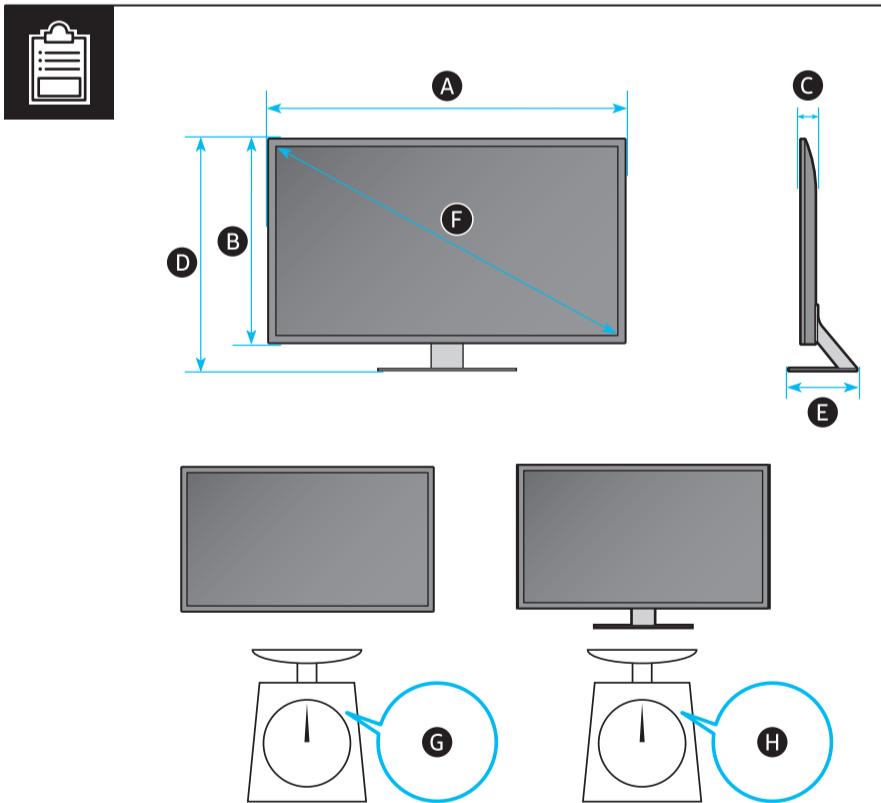

SAMSUNG

Unpacking and Installation Guide

Scan this QR code with your smart phone to see helpful videos.

| | A | B | C | D | E | F | G | H |
|---------|-------------------------|-------------------------|----------------------|-------------------------|------------------------|-------------|--------------------|---------------------|
| 43QN9*C | 37.8 inches (960.8 mm) | 22.0 inches (558.9 mm) | 1.1 inches (26.9 mm) | 24.4 inches (619.9 mm) | 8.7 inches (220.0 mm) | 42.5 inches | 20.7 lbs (9.4 kg) | 29.5 lbs (13.4 kg) |
| 50QN9*C | 43.8 inches (1113.6 mm) | 25.4 inches (644.1 mm) | 1.1 inches (26.9 mm) | 27.8 inches (705.4 mm) | 8.7 inches (220.0 mm) | 49.5 inches | 29.8 lbs (13.5 kg) | 38.8 lbs (17.6 kg) |
| 55QN9*C | 48.3 inches (1227.4 mm) | 27.8 inches (705.6 mm) | 1.1 inches (26.9 mm) | 30.2 inches (768.2 mm) | 9.3 inches (237.0 mm) | 54.6 inches | 39.0 lbs (17.7 kg) | 45.4 lbs (20.6 kg) |
| 65QN9*C | 56.9 inches (1446.3 mm) | 32.6 inches (828.7 mm) | 1.1 inches (26.9 mm) | 35.1 inches (891.3 mm) | 10.7 inches (270.6 mm) | 64.5 inches | 53.4 lbs (24.2 kg) | 60.6 lbs (27.5 kg) |
| 75QN9*C | 65.7 inches (1670.0 mm) | 37.7 inches (957.4 mm) | 1.1 inches (27.7 mm) | 40.0 inches (1017.2 mm) | 11.9 inches (301.2 mm) | 74.5 inches | 75.2 lbs (34.1 kg) | 87.5 lbs (39.7 kg) |
| 85QN9*C | 74.5 inches (1892.2 mm) | 42.6 inches (1081.9 mm) | 1.1 inches (27.9 mm) | 45.0 inches (1143.0 mm) | 12.6 inches (321.3 mm) | 84.5 inches | 96.0 lbs (43.5 kg) | 110.0 lbs (49.9 kg) |