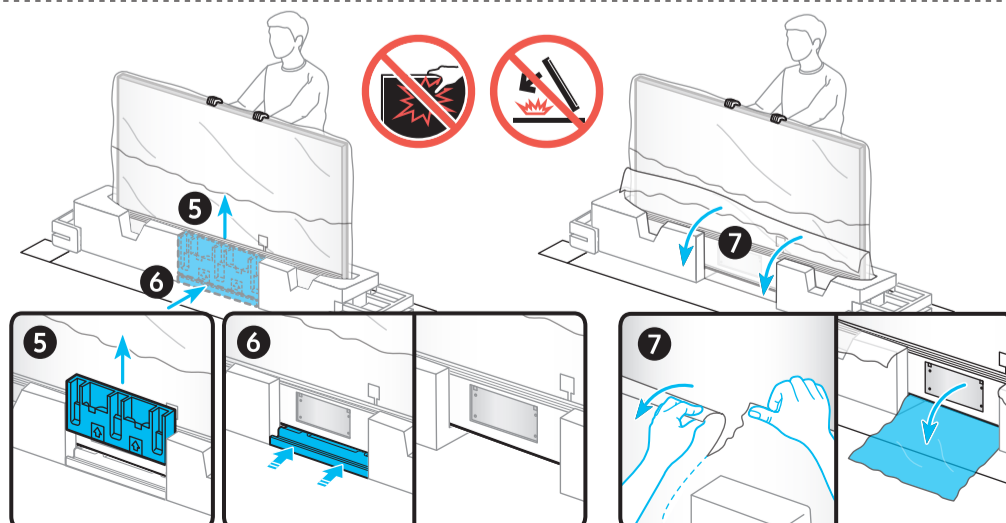

SAMSUNG

Unpacking and Installation Guide

Scan this QR code with your smart phone to see helpful videos.

| | A | B | C | D | E | F | G | H |
|---------|-------------------------|-------------------------|----------------------|-------------------------|------------------------|-------------|--------------------|---------------------|
| 43QN9*C | 37.8 inches (960.8 mm) | 22.0 inches (558.9 mm) | 1.1 inches (26.9 mm) | 24.4 inches (619.9 mm) | 8.7 inches (220.0 mm) | 42.5 inches | 20.7 lbs (9.4 kg) | 29.5 lbs (13.4 kg) |
| 50QN9*C | 43.8 inches (1113.6 mm) | 25.4 inches (644.1 mm) | 1.1 inches (26.9 mm) | 27.8 inches (705.4 mm) | 8.7 inches (220.0 mm) | 49.5 inches | 29.8 lbs (13.5 kg) | 38.8 lbs (17.6 kg) |
| 55QN9*C | 48.3 inches (1227.4 mm) | 27.8 inches (705.6 mm) | 1.1 inches (26.9 mm) | 30.2 inches (768.2 mm) | 9.3 inches (237.0 mm) | 54.6 inches | 39.0 lbs (17.7 kg) | 45.4 lbs (20.6 kg) |
| 65QN9*C | 56.9 inches (1446.3 mm) | 32.6 inches (828.7 mm) | 1.1 inches (26.9 mm) | 35.1 inches (891.3 mm) | 10.7 inches (270.6 mm) | 64.5 inches | 53.4 lbs (24.2 kg) | 60.6 lbs (27.5 kg) |
| 75QN9*C | 65.7 inches (1670.0 mm) | 37.7 inches (957.4 mm) | 1.1 inches (27.7 mm) | 40.0 inches (1017.2 mm) | 11.9 inches (301.2 mm) | 74.5 inches | 75.2 lbs (34.1 kg) | 87.5 lbs (39.7 kg) |
| 85QN9*C | 74.5 inches (1892.2 mm) | 42.6 inches (1081.9 mm) | 1.1 inches (27.9 mm) | 45.0 inches (1143.0 mm) | 12.6 inches (321.3 mm) | 84.5 inches | 96.0 lbs (43.5 kg) | 110.0 lbs (49.9 kg) |