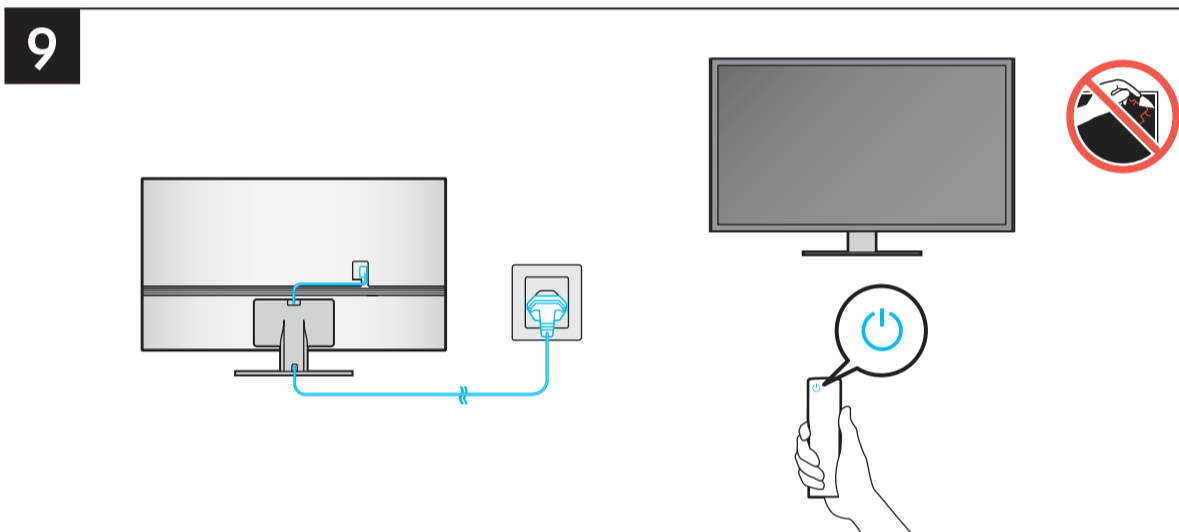

SAMSUNG

Unpacking and Installation Guide

Scan this QR code with your smart phone to see helpful videos.

| | A | B | C | D | E | F | G | H |
|---------|-------------------------|-------------------------|----------------------|-------------------------|------------------------|-------------|--------------------|---------------------|
| 43QN9*C | 37.8 inches (960.8 mm) | 22.0 inches (558.9 mm) | 1.1 inches (26.9 mm) | 24.4 inches (619.9 mm) | 8.7 inches (220.0 mm) | 42.5 inches | 20.7 lbs (9.4 kg) | 29.5 lbs (13.4 kg) |
| 50QN9*C | 43.8 inches (1113.6 mm) | 25.4 inches (644.1 mm) | 1.1 inches (26.9 mm) | 27.8 inches (705.4 mm) | 8.7 inches (220.0 mm) | 49.5 inches | 29.8 lbs (13.5 kg) | 38.8 lbs (17.6 kg) |
| 55QN9*C | 48.3 inches (1227.4 mm) | 27.8 inches (705.6 mm) | 1.1 inches (26.9 mm) | 30.2 inches (768.2 mm) | 9.3 inches (237.0 mm) | 54.6 inches | 39.0 lbs (17.7 kg) | 45.4 lbs (20.6 kg) |
| 65QN9*C | 56.9 inches (1446.3 mm) | 32.6 inches (828.7 mm) | 1.1 inches (26.9 mm) | 35.1 inches (891.3 mm) | 10.7 inches (270.6 mm) | 64.5 inches | 53.4 lbs (24.2 kg) | 60.6 lbs (27.5 kg) |
| 75QN9*C | 65.7 inches (1670.0 mm) | 37.7 inches (957.4 mm) | 1.1 inches (27.7 mm) | 40.0 inches (1017.2 mm) | 11.9 inches (301.2 mm) | 74.5 inches | 75.2 lbs (34.1 kg) | 87.5 lbs (39.7 kg) |
| 85QN9*C | 74.5 inches (1892.2 mm) | 42.6 inches (1081.9 mm) | 1.1 inches (27.9 mm) | 45.0 inches (1143.0 mm) | 12.6 inches (321.3 mm) | 84.5 inches | 96.0 lbs (43.5 kg) | 110.0 lbs (49.9 kg) |