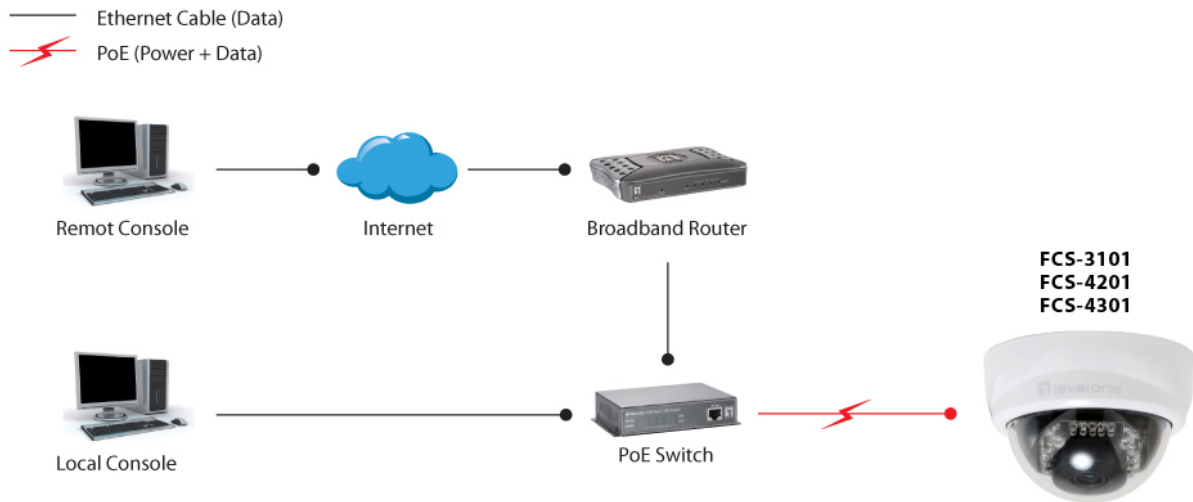

CE, RoHS, FCC, Onvif

Others

Operation Systems:

Microsoft Windows 8/7/Vista/XP

Viewing Systems:

Browser: Internet Explorer 6.x or above, Firefox, Chrome, Safari

Cell phone: 3GPP player

Real Player: 10.5 or above

Quick Time 6.5 or above

Diagram

Order Information

FCS-4201

Package Contents

FCS-4201

Power Adapter

RJ-45 Female/Female Coupler