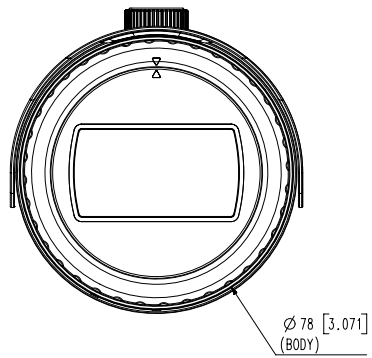

UNIT : mm [inch]
SCALE : 1/1