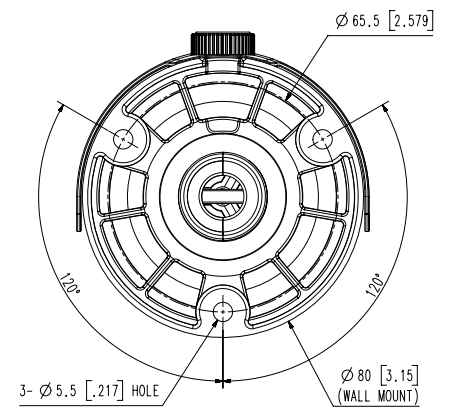

UNIT : mm [inch]
SCALE : 1/1