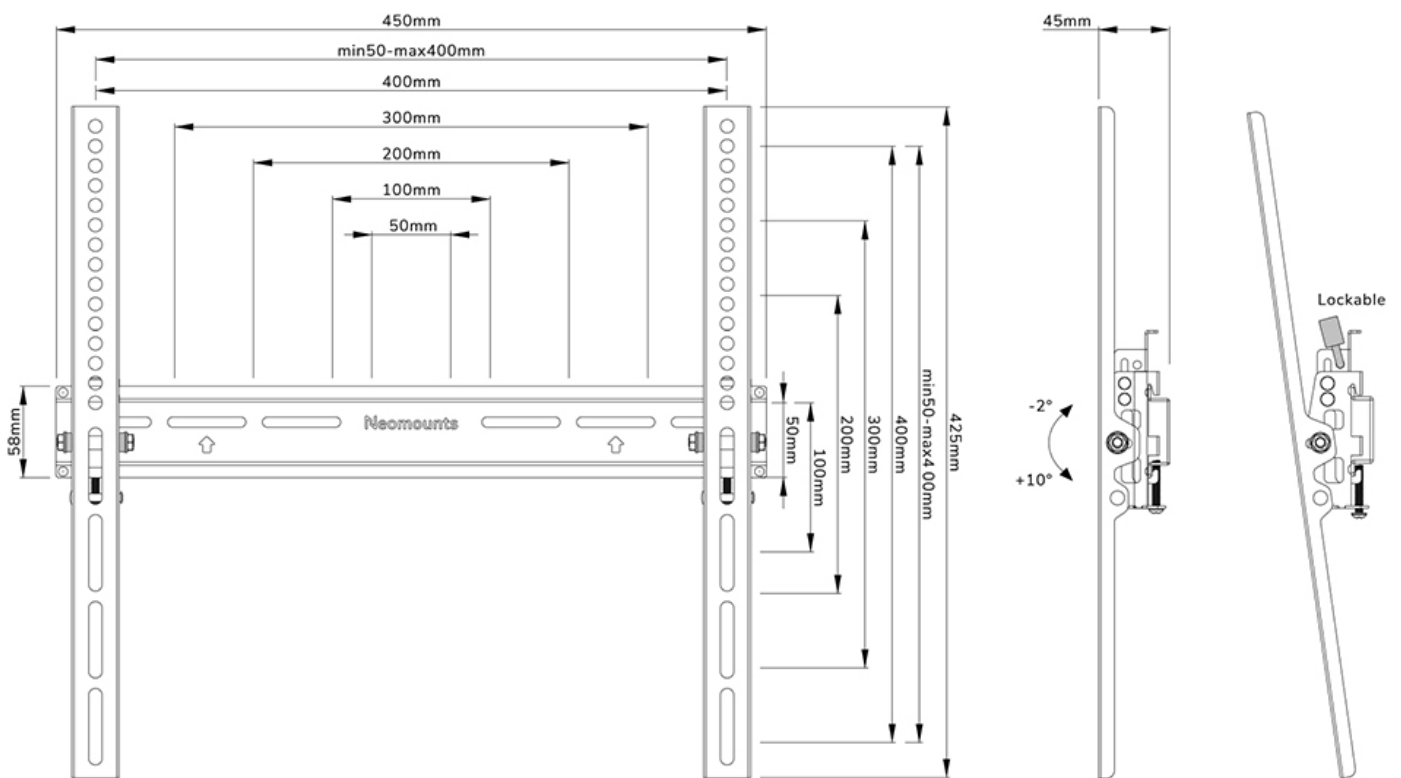

WL35-350BL14

NEOMOUNTS BY NEWSTAR TV WALL MOUNT

Neomounts