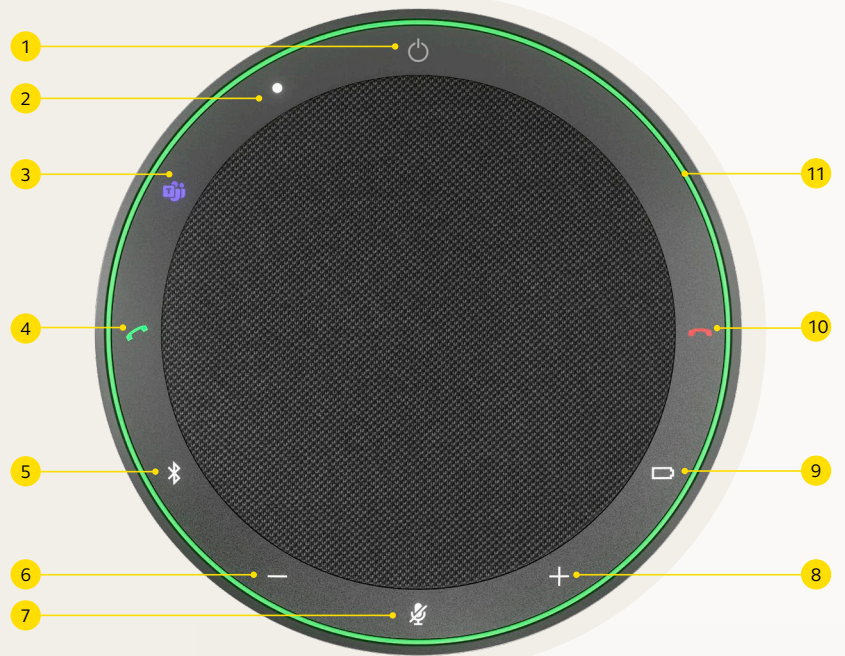

HOW TO USE

①		Power on/off
②		Smart button
③		Microsoft Teams button (MS variant)
④		Answer call
⑤		Bluetooth pairing
⑥		Volume down
⑦		Mute microphone
⑧		Volume up
⑨		Battery status
⑩		End/reject call
⑪		Microphone Quality Indicator & Status LED ring