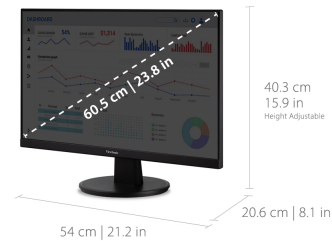

Full HD (1920x1080p) Resolution

24
DISPLAY

MVA
PANEL

1920x1080@75Hz
RESOLUTION

Product Description

With flexible connectivity, wide-angle viewing, and amazing screen performance, the ViewSonic® VA2447-MH delivers solid multimedia features and a sleek design at a great value. Featuring frameless MVA panel technology, the VA2447-MH delivers stunning brightness and contrast at nearly any viewing angle. A minimalistic design, edge-to-edge screen, and frameless bezel make this an ideal monitor for nearly seamless multi-screen setups. Whether for working at the office, or enjoying entertainment at home, the VA2447-MH features an HDMI port and an included HDMI cable for flexible connectivity to PCs, laptops and gaming consoles. A three-year limited warranty, along with one of the industry’s best pixel performance policies, makes the VA2447-MH a great overall value choice.

Specifications

More Information

Screen Size

24

Viewable Area (in.)	23.8
Panel Type	MVA
Display Resolution	1920 x 1080
Display Resolution	Full HD (1920x1080)
Static Contrast Ratio	3,000:1
Dynamic Contrast Ratio	50,000,000:1
Light Source	LED
Brightness	250 cd/m2
Colors	16.7M
Aspect Ratio	16:9
Response Time (Typical GTG)	5ms
Backlight Life (Hours)	30,000
Panel Surface	Anti-glare
PC Resolution (max)	1920x1080@75Hz
Mac® Resolution (max)	1920x1080@75Hz
3.5mm Audio In	1
3.5mm Audio Out	1
VGA	1
HDMI 1.4 In	1
Internal Speakers	2W (x2)
Eco Mode (Conserve)	15W
Eco Mode (optimized)	18W
Consumption (typical)	23W
Consumption (max)	27W
Voltage	100-240 VAC, 50-60Hz
Stand-by	0.3W
Power Supply	Internal
Cable Organization	No
Kensington Lock Slot	1
Physical Controls	Key 1 (favorite), Key 2, Key 3, Key 4, Key 5 (power)
On Screen Display	Input Select, Audio Adjust, ViewMode, Color Adjust, Manual Image Adjust, Setup Menu
Temperature	32-104° F (0 - 40° C)
Humidity (non-condensing)	20-90%
Frequency Horizontal	HDMI (v1.4): 24 ~ 86 KHz
Frequency Vertical	HDMI (v1.4): 48 ~ 75 Hz
Net (lbs)	7.3