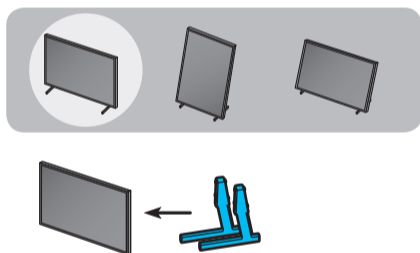

SAMSUNG

Unpacking and Installation Guide

Scan this QR code with your smart phone to see helpful videos.

1

2

3

4

5

6

7

	A	B	C	D	D1	D2	E	E1	E2	G	H	I
32LS03C	28.6 inches (727.3 mm)	16.8 inches (426.8 mm)	1.0 inches (25.5 mm)	17.8 inches (451.9 mm)	17.3 inches (440.1 mm)	29.1 inches (739.9 mm)	5.6 inches (143.3 mm)	5.9 inches (150.4 mm)	5.9 inches (150.5 mm)	31.5 inches	11.2 lbs (5.1 kg)	11.5 lbs (5.2 kg)