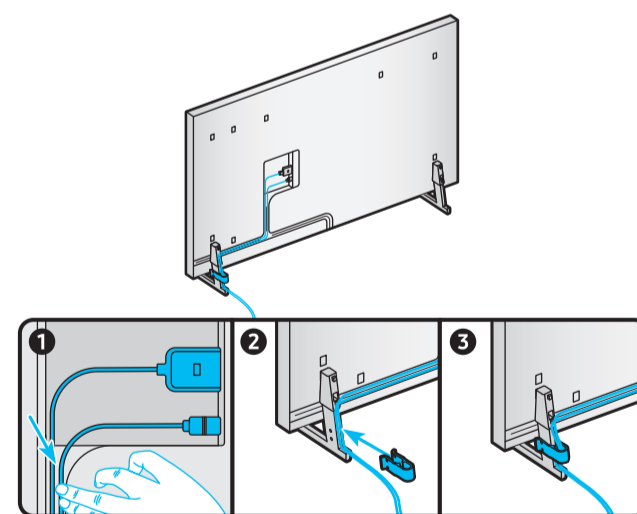

SAMSUNG

Unpacking and Installation Guide

Scan this QR code with your smart phone to see helpful videos.

1

2

3

4

5

6

7

	A	B	C	D	D1	D2	E	E1	E2	G	H	I
32LS03C	28.6 inches (727.3 mm)	16.8 inches (426.8 mm)	1.0 inches (25.5 mm)	17.8 inches (451.9 mm)	17.3 inches (440.1 mm)	29.1 inches (739.9 mm)	5.6 inches (143.3 mm)	5.9 inches (150.4 mm)	5.9 inches (150.5 mm)	31.5 inches	11.2 lbs (5.1 kg)	11.5 lbs (5.2 kg)