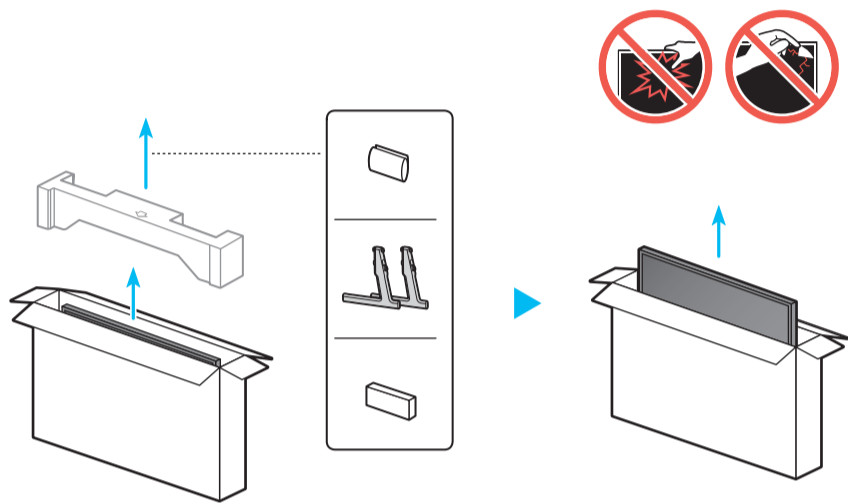

SAMSUNG

Unpacking and Installation Guide

Scan this QR code with your smart phone to see helpful videos.

1

2

3

4

5

6

7

	A	B	C	D	D1	D2	E	E1	E2	G	H	I
32LS03C	28.6 inches (727.3 mm)	16.8 inches (426.8 mm)	1.0 inches (25.5 mm)	17.8 inches (451.9 mm)	17.3 inches (440.1 mm)	29.1 inches (739.9 mm)	5.6 inches (143.3 mm)	5.9 inches (150.4 mm)	5.9 inches (150.5 mm)	31.5 inches	11.2 lbs (5.1 kg)	11.5 lbs (5.2 kg)

	A (mm)	B (mm)	C (mm)	D (mm)	E (mm)
32LS03C	277.5	277.5	224.9	72.5	72.4