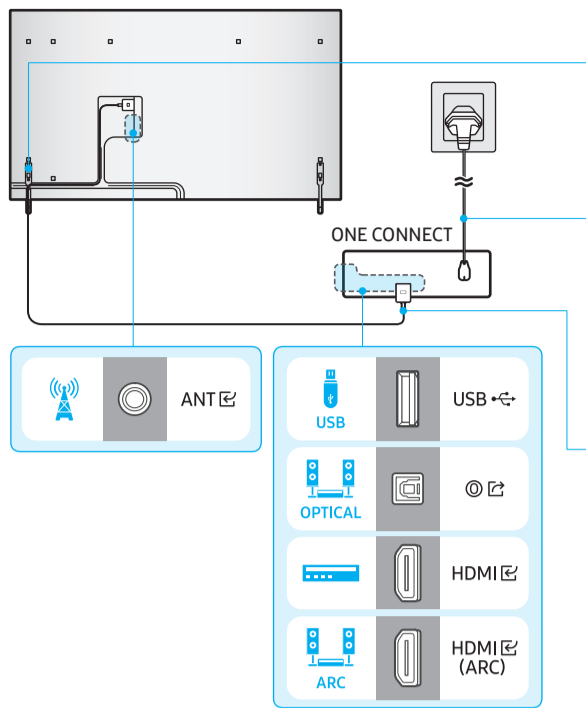

SAMSUNG

Unpacking and Installation Guide

Scan this QR code with your smart phone to see helpful videos.

1

2

3

4

5

6

7

	A	B	C	D	D1	D2	E	E1	E2	G	H	I
32LS03C	28.6 inches (727.3 mm)	16.8 inches (426.8 mm)	1.0 inches (25.5 mm)	17.8 inches (451.9 mm)	17.3 inches (440.1 mm)	29.1 inches (739.9 mm)	5.6 inches (143.3 mm)	5.9 inches (150.4 mm)	5.9 inches (150.5 mm)	31.5 inches	11.2 lbs (5.1 kg)	11.5 lbs (5.2 kg)