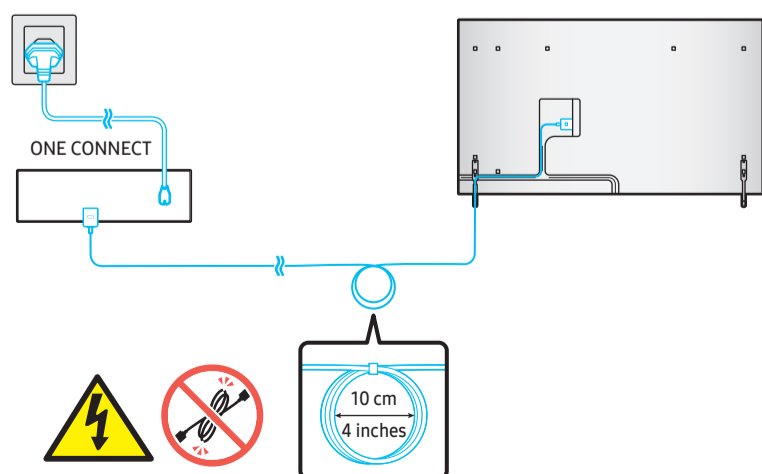

SAMSUNG

Unpacking and Installation Guide

Scan this QR code with your smart phone to see helpful videos.

1

2

3

4

5

6

7

	A	B	C	D	D1	D2	E	E1	E2	G	H	I
32LS03C	28.6 inches (727.3 mm)	16.8 inches (426.8 mm)	1.0 inches (25.5 mm)	17.8 inches (451.9 mm)	17.3 inches (440.1 mm)	29.1 inches (739.9 mm)	5.6 inches (143.3 mm)	5.9 inches (150.4 mm)	5.9 inches (150.5 mm)	31.5 inches	11.2 lbs (5.1 kg)	11.5 lbs (5.2 kg)

	A (mm)	B (mm)	C (mm)	D (mm)	E (mm)
32LS03C	277.5	277.5	224.9	72.5	72.4