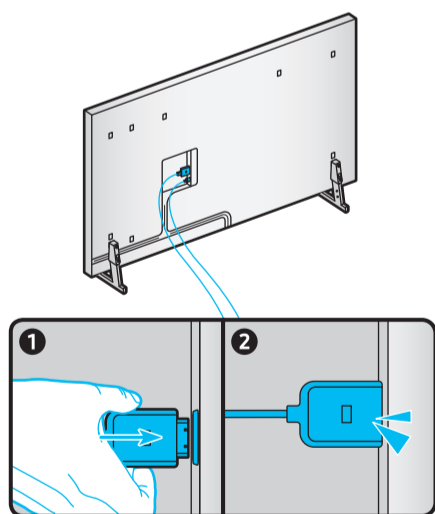

SAMSUNG

Unpacking and Installation Guide

Scan this QR code with your smart phone to see helpful videos.

1

2

3

4

5

6

7

	A	B	C	D	D1	D2	E	E1	E2	G	H	I
32LS03C	28.6 inches (727.3 mm)	16.8 inches (426.8 mm)	1.0 inches (25.5 mm)	17.8 inches (451.9 mm)	17.3 inches (440.1 mm)	29.1 inches (739.9 mm)	5.6 inches (143.3 mm)	5.9 inches (150.4 mm)	5.9 inches (150.5 mm)	31.5 inches	11.2 lbs (5.1 kg)	11.5 lbs (5.2 kg)