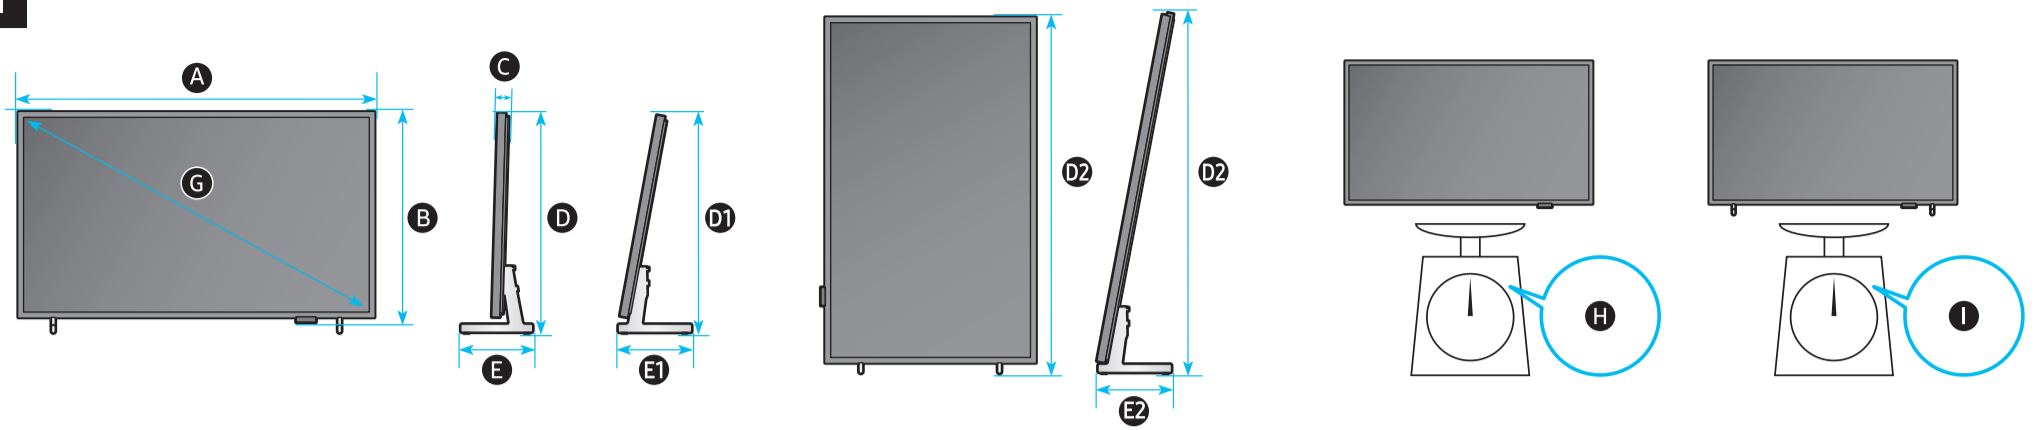

SAMSUNG

Unpacking and Installation Guide

Scan this QR code with your smart phone to see helpful videos.

1

2

3

4

5

6

7

	A	B	C	D	D1	D2	E	E1	E2	G	H	I
32LS03C	28.6 inches (727.3 mm)	16.8 inches (426.8 mm)	1.0 inches (25.5 mm)	17.8 inches (451.9 mm)	17.3 inches (440.1 mm)	29.1 inches (739.9 mm)	5.6 inches (143.3 mm)	5.9 inches (150.4 mm)	5.9 inches (150.5 mm)	31.5 inches	11.2 lbs (5.1 kg)	11.5 lbs (5.2 kg)

	A (mm)	B (mm)	C (mm)	D (mm)	E (mm)
32LS03C	277.5	277.5	224.9	72.5	72.4