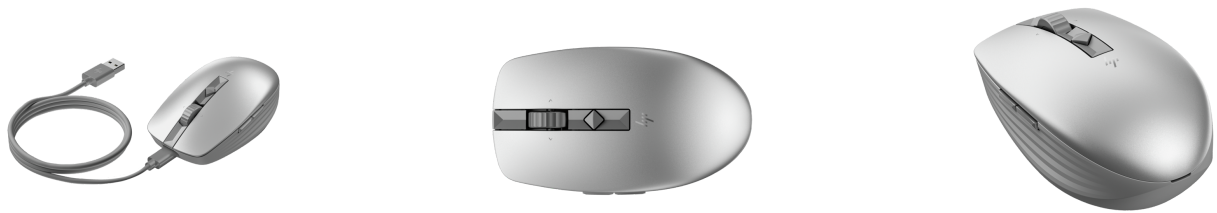

HP 710 Rechargeable Silent Mouse

Product number	6E6F1AA
Compatibility	Compatible with PCs with available USB Type-A port
UPC number	196548822676
Connection type	2.4 GHz wireless connection; Bluetooth® 5.3
Wireless range	Up to 10 m in open area; Up to 32.81 ft in open area ¹
Battery description	Rechargeable Li-ion
Battery life	Up to 3 hours (after 1 minute charging); Up to 3 months (when fully charged) ³
Battery recharge time	Supports battery fast charge: approximately 90% in less than 2 hours
Sensor technology	Track on glass
Sensor resolution	Up to 3000 dpi
Sensor nominal value	1200 dpi
Buttons	7
Programmable buttons	6 ²
Advanced scroll wheel	Tilt wheel; Fast scrolling
Indicator light	Battery; Channel LED
Security	AES 128 bits encryption
Product color	Silver
Management software	HP Accessory Center Software²
Compatible operating systems	Windows 11; Windows 10; Chrome OS™; mac OS 10.13 or later
System Requirements, Minimum	USB Type-A port; Bluetooth®
Warranty	HP standard one-year limited warranty⁴
Certifications and compliances	CE; CB; FCC; SDPPI; NTC; IMDA; BSMI; NCC; SRRC; SIRIM; TRA; EAC; TRC; ICASA; UKCA; ICES; KCC; VCCI; CNC; ANATEL; CONATEL; NOM; NBTC; CITRA; ETL; PAP Recycle Mark; WEEE; GreenDot; C-Tick; MCMC; UUF warning; ETA; Triman
What's in the box	Wireless mouse USB dongle USB Type-C® charging cable Quick start guide Warranty card
Dimensions (W x D x H)	10.21 x 5.71 x 36.2 mm
Weight	84 g
Package dimensions (W x D x H)	105 x 150 x 55.8 mm
Package weight	260 g
Master carton quantity	24
Master carton dimensions (W x D x H)	37.4 x 32.9 x 25.5 cm
Master carton weight	8.14 kg
Inner carton quantity	6
Inner carton dimensions (W x D x H)	31.3 x 17.7 x 11.5 cm
Inner carton weight	1.91 kg
Carton per layer	9
Pallet (layers)	7
Carton per pallet	63
Products per layer	216
Products per pallet	1512
Pallet weight	529.32 kg
Sustainable impact specifications	60% post-consumer recycled plastic; Packaging is recyclable ^{5,6}